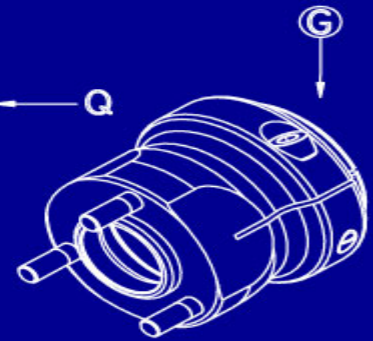

TAV.
12

A TK0046.C0A **46.95** WHEEL HUB AL D. 25 X 47
- TK0046.00A **46.95** WHEEL HUB AL D. 30 X 47
B TK0053.C0A **61.95** WHEEL HUB AL D. 25 X 84
- TK0053.B0A **68.95** WHEEL HUB AL D. 30 X 84
C TK0046.B0 **70.95** WHEEL HUB MG D. 40 X 56
- TK0046.K0 **46.95** WHEEL HUB AL D. 40 X 56
D TK0046.BA **77.00** WHEEL HUB MG D. 40 X 75
- TK0046.KA **CALL** WHEEL HUB AL D. 40 X 75
E TK0053.A0 **87.95** WHEEL HUB MG D. 40 X 92
- TK0053.K0 **83.95** WHEEL HUB AL D. 40 X 92
F TK0053.D0 **113.95** WHEEL HUB MG D. 40 X 145
- TK0053.K0A **107.95** WHEEL HUB AL D. 40 X 145

G TK0046.E0 **79.95** WHEEL HUB MG D. 50 X 70
- TK0046.KE **CALL** WHEEL HUB AL D. 50 X 70
H TK0053.E0 **92.95** WHEEL HUB MG D. 50 X 92
- TK0053.KE **90.95** WHEEL HUB AL D. 50 X 92
I TK0053.F0 **165.80** WHEEL HUB MG D. 50 X 148
L TK0045.00 **0.68** WHEEL STUD
M TK0044.B0 **0.69** SELF LOCKING WHEEL NUT
N TKV.TCE8X30 **0.30** ALLEN BOLT TCE8X30
O TKV.TCE8X35 **0.97** ALLEN BOLT TCE8X35
P TKV.TCE8X40 **0.30** ALLEN BOLT TCE8X40
Q TKR.P.8X12 **0.03** WASHER D. 8X12
R TK0125.00 **3.50** WHEEL HUB SPACER RING