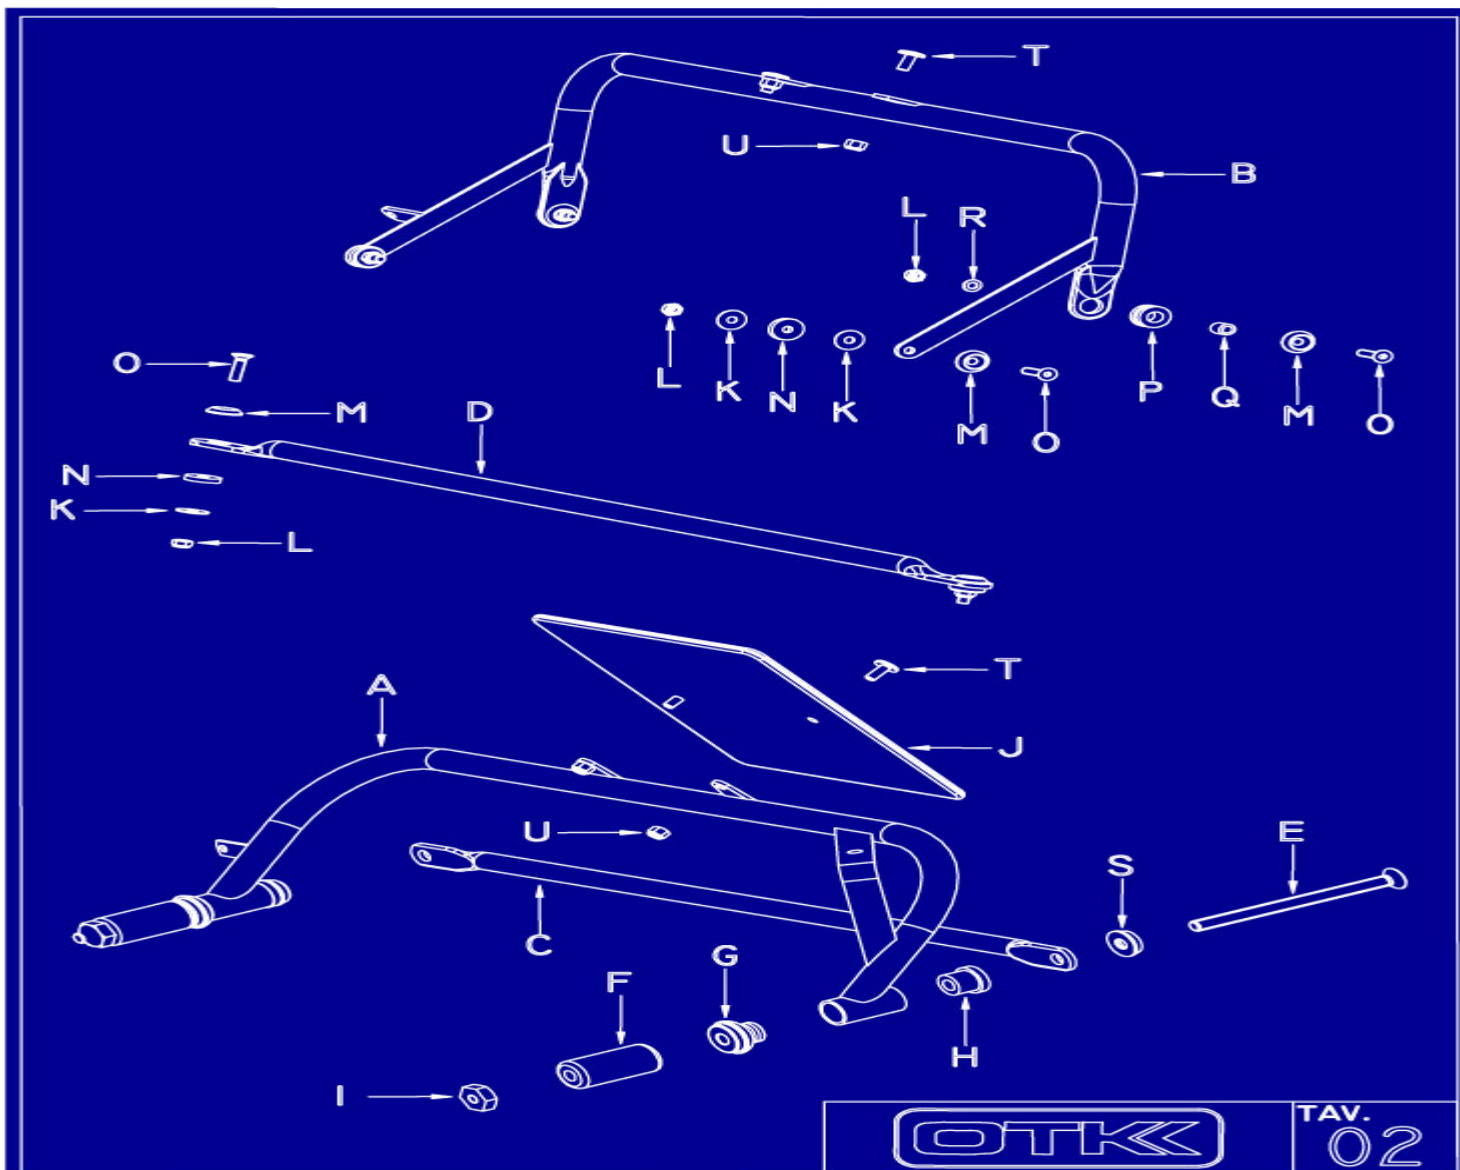

- **A** TK0003.00 **61.95** REAR BUMPER 100 HOM. 1999
- TK0003.A0 **57.95** REAR BUMPER 125 HOM. 1999
- TK0003.BA **61.95** REAR BUMPER MINI CSAI
- TK0003.BB **84.00** REAR BUMPER MINI CSAI - FULL
- TK0003.BC **CALL** REAR BUMPER MINI EXP - FULL
- TK0003.BD **CALL** REAR BUMPER MINI EXP
- TK0003.GA **51.95** REAR BUMPER MICRO
- TK0003.H0 **61.95** REAR BUMPER 100 HOM. 2001
- TK0003.I0 **57.95** REAR BUMPER 125 HOM. 2001
- **B** TK0003.L0 **57.95** REAR BUMPER HOM. 61-62/CA/08
- TK0003.L0D **29.95** REAR WHEEL PROTECTION
- TK0003.L0DC **59.00** REAR WHEEL PROTECTION KIT
- **C** TK0003.01 **14.95** REAR BUMPER BAR "EXTREME"
- TK0003.03 **17.95** REAR BUMPER BAR HOM. 2001
- **D** TK0003.06 **14.95** REAR BUMPER BAR HOM. 61-62/CA/08
- **E** TKV.TPSCEI10X140 **3.28** FLARED BOLT TPSCEI10X140
- TKV.TCE10X120 **CALL** ALLEN BOLT TCE10X120
- **F** TK0066.00 **2.00** RUBBER FOR BUMPER D. 30
- TK0066.A0 **2.00** RUBBER FOR BUMPER D. 28
- TK0066.B0 **2.15** RUBBER FOR BUMPER D. 32
- TK0066.C0 **1.85** RUBBER FOR BUMPER D. 20 LONG
- TK0066.CA **1.85** RUBBER FOR BUMPER D. 20 SHORT

- **H** TK0067.00 **0.65** BUMPER WASHER - EXT PLASTIC
- TK0067.A1 **4.95** BUMPER WASHER - EXT AL - W/OUT BAR
- TK0067.M1 **4.95** BUMPER WASHER - EXT AL - MITOX
- TK0067.M1A **4.95** BUMPER WASHER - EXT AL - HOM. 2003
- **G** TK0067.01 **4.95** BUMPER WASHER - INT AL D. 30
- TK0067.01A **4.95** BUMPER WASHER - INT AL D. 30 HOM. 2003
- TK0067.02 **5.30** BUMPER WASHER - INT AL D. 32
- TK0067.02A **5.50** BUMPER WASHER - INT AL D. 32 HOM. 2003
- TK0067.03 **5.30** BUMPER WASHER - INT AL D. 28
- TK0067.A0 **0.65** BUMPER WASHER - INT PLASTIC D. 28
- TK0067.M2 **4.95** BUMPER WASHER - INT AL - MITOX
- **I** TK0068.A0 **4.20** BUMPER NUT M 8 CH 22
- **J** TK0069.00 **2.50** PLASTIC NUMBER PLATE
- **K** TKR.P.6X18 **0.04** WASHER D. 6X18
- **L** TKD.M6A.B. **0.07** NYLOCK NUT M 6 LOW
- **M** TK0033.00 **0.50** BICONICAL WASHER D. 6
- **N** TK0031.00 **0.17** RUBBER WASHER 6 X 20 X 4
- **O** TKV.TPSCEI6X25 **0.15** FLARED BOLT TPSCEI6X25
- **P** TK0093.02 **1.05** RUBBER INSERT
- **Q** TK0093.04 **0.75** BUSHING FOR RUBBER INSERT
- **R** TKR.P.6X13 **0.03** WASHER D. 6X13
- **S** TK0228.00 **0.75** BICONICAL WASHER D. 10
- **T** TKV.TB6X15 **0.20** SCREW 6X15
- **U** TKD.M6A.A. **0.07** NYLOCK NUT M 6 HIGH