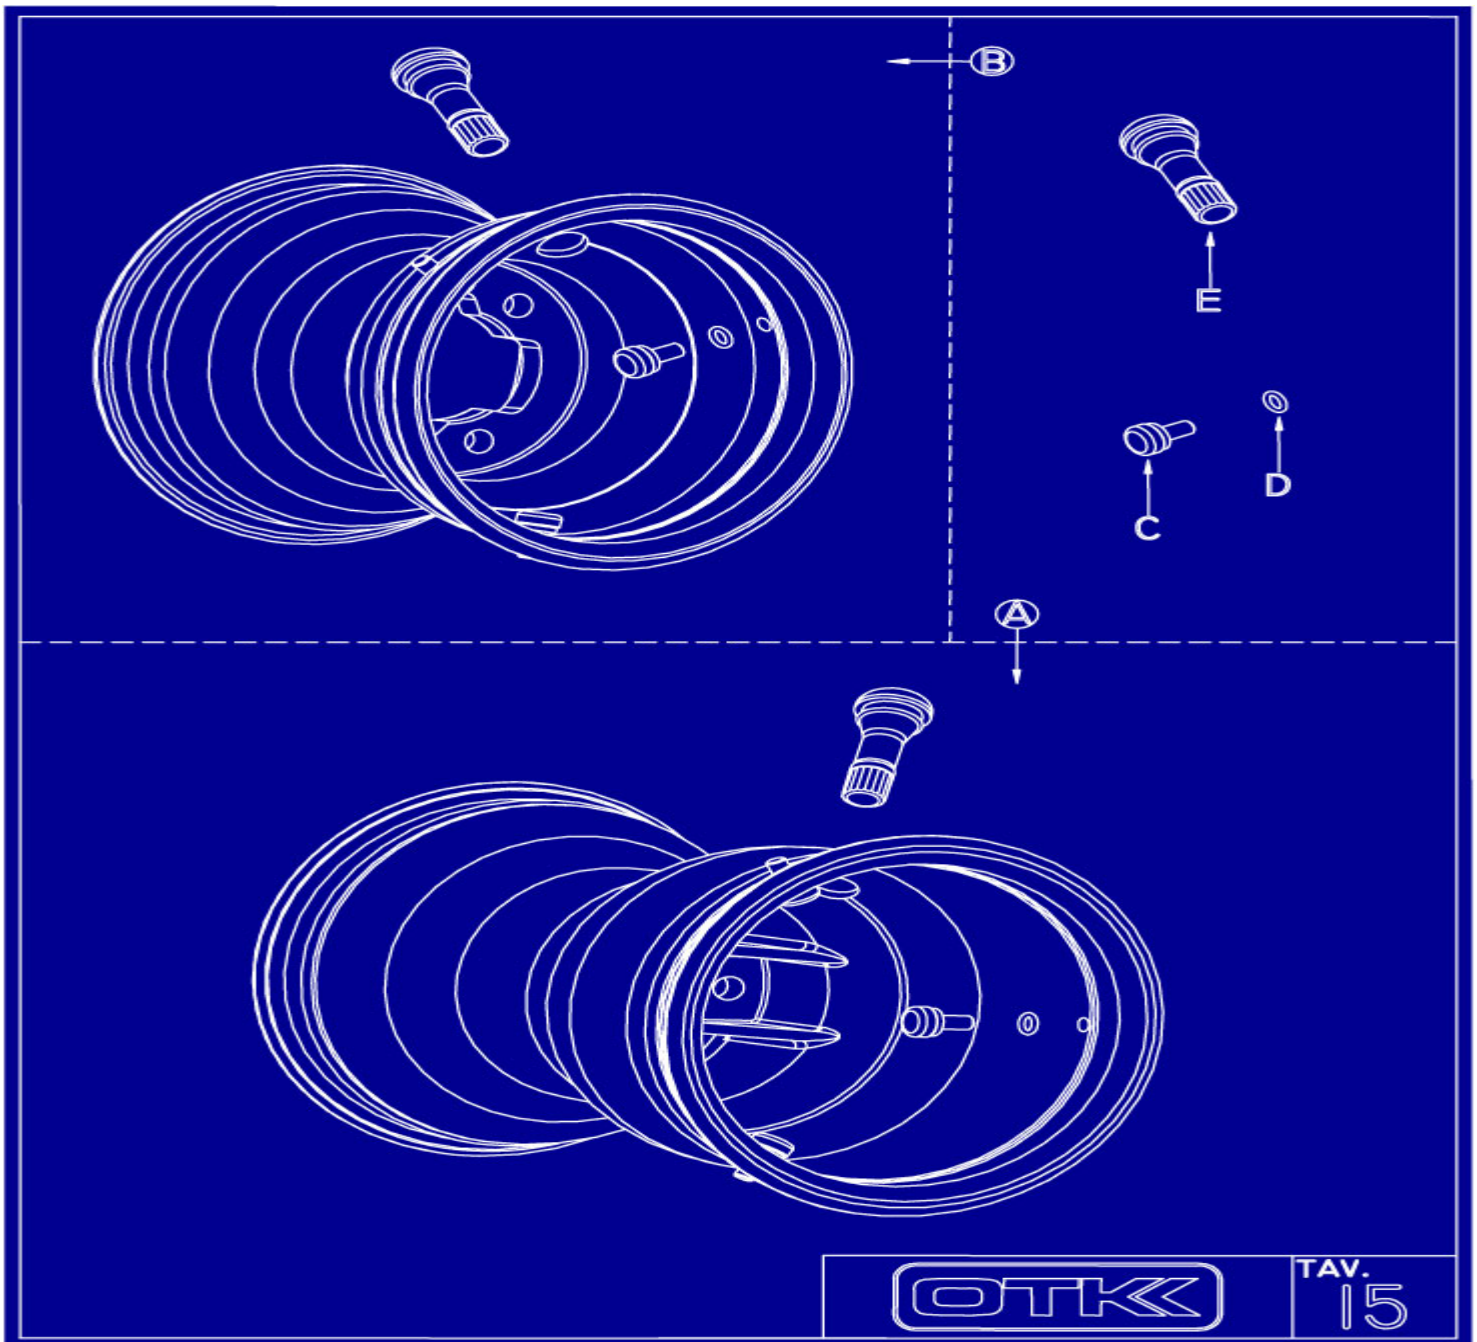

OTK

TAV.
15

A TK0070.CO **112.50** REAR WHEEL FORGED MXC 210 MG
- TK0070.DO **110.50** REAR WHEEL FORGED MXC 180 MG
- TK0070.COA **79.95** REAR WHEEL CAST MXP 210 MG
- TK0070.DOA **79.95** REAR WHEEL CAST MXP 180 MG
- TK0070.00B **67.25** REAR WHEEL CAST AXP 210 "QUARTZ"
- TK0070.A0B **66.50** REAR WHEEL CAST AXP 180 "QUARTZ"
- TK0070.00 **CALL** REAR WHEEL SPUN AXC 210
- TK0070.A0 **74.50** REAR WHEEL SPUN AXC 180
- TK0070.B0 **59.95** REAR WHEEL SPUN AXC 145
B TK0071.GO **97.25** FRT WHEEL FORGED MXC 130 mm MG
- TK0071.G0A **75.95** FRONT WHEEL CAST MXP 130 MG
- TK0071.H0A **CALL** FRT WHEEL CAST MXP 120 MG - DSM
- TK0071.D0B **60.25** FRT WHEEL CAST AXP 130 "QUARTZ"
- TK0071.B0B **CALL** FRT WHEEL CAST AXP 120 "QUARTZ"
- TK0071.D0 **66.50** FRT WHEEL SPUN AXC 130
- TK0071.E0 **CALL** FRT WHEEL SPUN AXC 130 - DSM
- TK0071.00 **74.50** FRONT WHEEL SPUN AXC 120 - DSM
- TK0071.A0 **64.50** FRONT WHEEL SPUN AXC 110 - DSM

C TK0222.A0 **0.80** BEAD LOCK SCREW
D TK0223.A0 **0.09** O-RING 2018
E TK0221.00 **1.50** WHEEL VALVE
- TK0024.00A **6.05** WHEEL BEARING D. 17-35
- TK0071.AXP130210 **240.00** COMPLETE AXP WHEEL SET 130/210
- TK0071.MXP130210 **300.00** COMPLETE MXP WHEEL SET 130/210