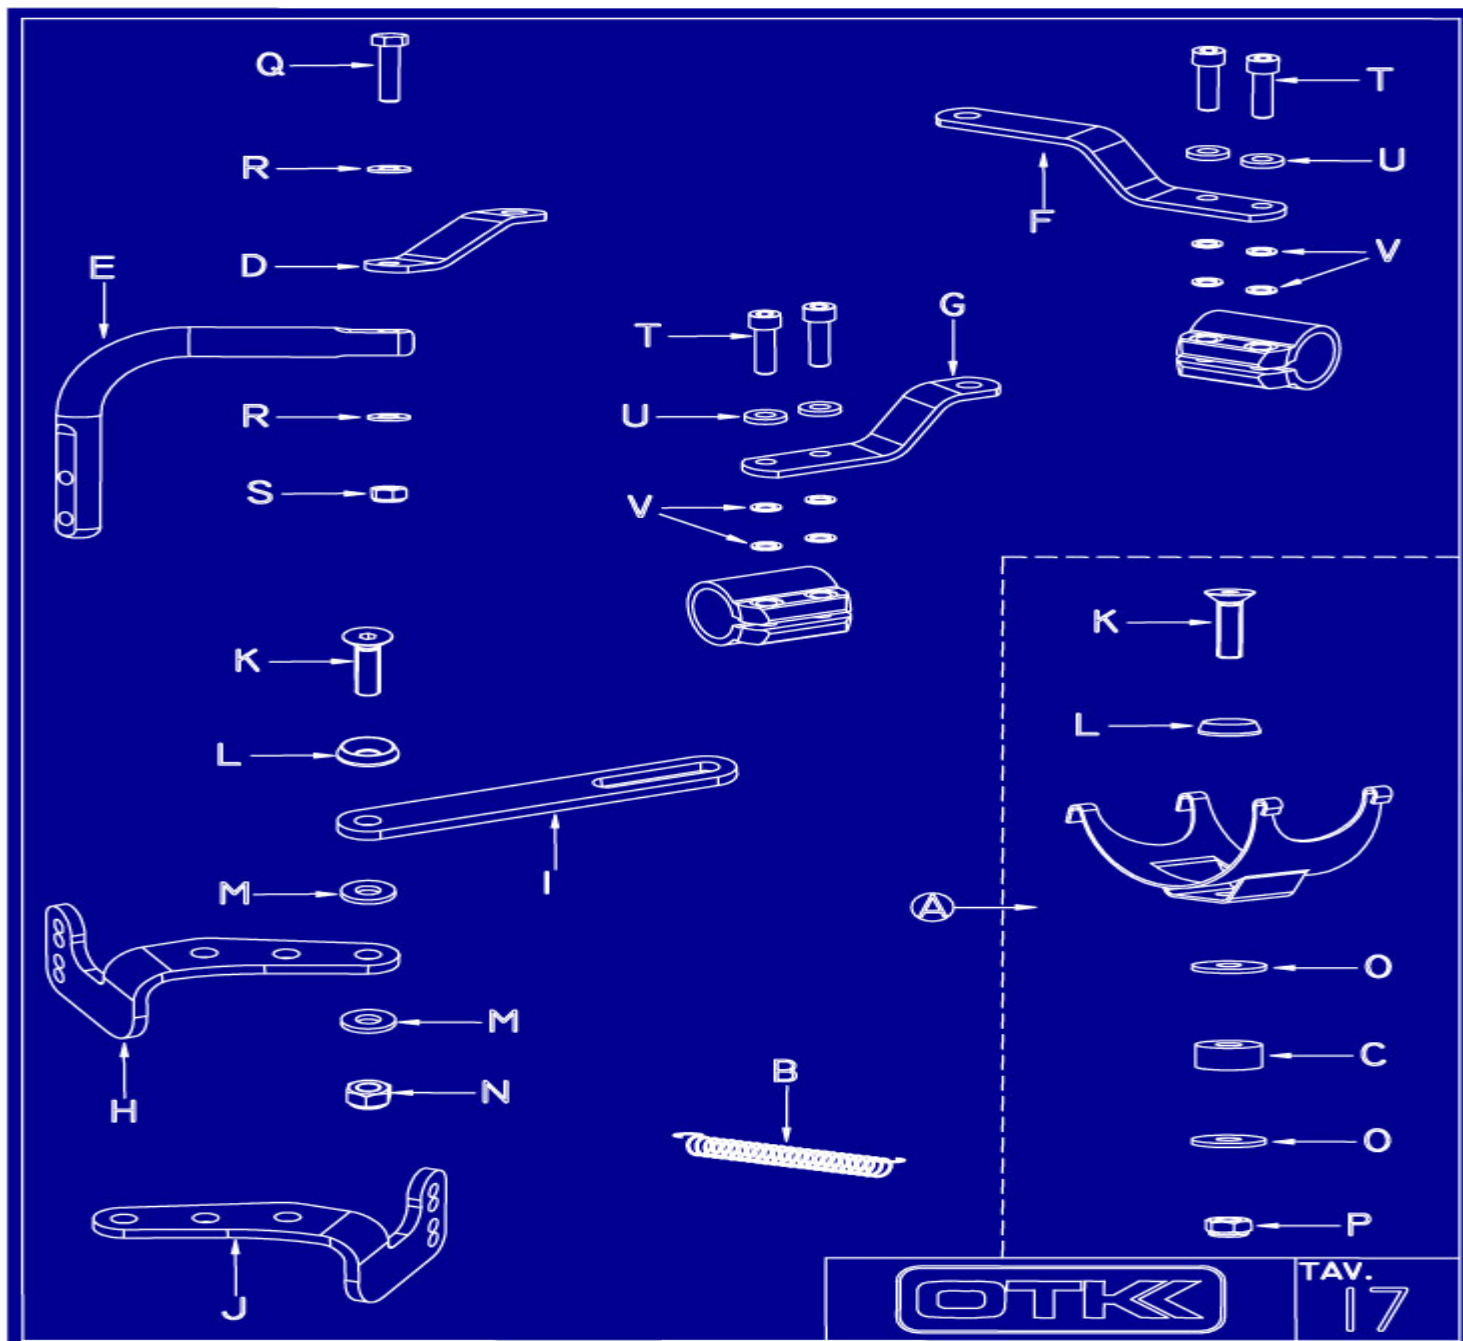

A TK0061.00 **14.50** SILENCER HOLDER - 100
- TK0061.A0 **15.50** SILENCER HOLDER - 125
B TK0060.00 **2.35** EXHAUST SPRING - 130MM
- TK0059.00 **1.85** EXHAUST SPRING - 58MM
- TK0059.A0 **1.85** EXHAUST SPRING - 43MM
- TK0059.B0 **1.85** EXHAUST SPRING - 35MM
C TK0063.00 **0.90** RUBBER WASHER FOR SILENCER HOLDER
D TK0256.A0 **3.95** SILENCER BRACKET - 100
- TK0256.00 **3.95** SILENCER BRACKET - MINI
E TK0256.C0 **23.50** ALUMINUM SILENCER SUPPORT
E TK0256.C0X **23.50** AL. SILENCER SUPPORT - PRE 2004
F TK0256.B0DX **5.95** SILENCER BRACKET - 125 - RIGHT
- TK0256.BA **6.50** SILENCER BRACKET - ROK - RIGHT
G TK0256.B0SX **5.95** SILENCER BRACKET - 125 - LEFT
H TK0256.D0A **CALL** SILENCER SUPPORT - ROTAX MAX - LEFT

T K0256.F0 **CALL** SILENCER SUPPORT - ROCKY EXP
I TK0256.D0B **CALL** SILENCER BRACKET - ROTAX MAX
J TK0256.D0C **CALL** SILENCER SUPPORT - ROTAX MAX - RIGHT
K TKV.TPSCE110X40 **CALL** FLARED BOLT TPSCE110X40
L TK0228.00 **0.75** BICONICAL WASHER D. 10
M TKR.P.10X22X1.5 **CALL** WASHER D. 10X22X1.5
N TKD.M10A.A. **0.19** SELF LOCKING NUT M 10 HIGH
O TKR.P.10X30X2.5 **0.11** WASHER D. 10X30X2.5
P TKD.M10A.B. **0.17** NYLOCK NUT M 10 LOW
Q TKV.TE8X35 **CALL** HEX BOLT TE8X35
R TKR.P.8X17 **CALL** WASHER D. 8X17
S TKD.M8A.B. **0.06** NYLOCK NUT M 8 LOW
T TKV.TCE8X30 **0.30** ALLEN BOLT TCE8X30
U TKR.P.8X17X3 **0.15** WASHER D. 8X17X3
V TKR.P.8X12 **0.03** WASHER D. 8X12