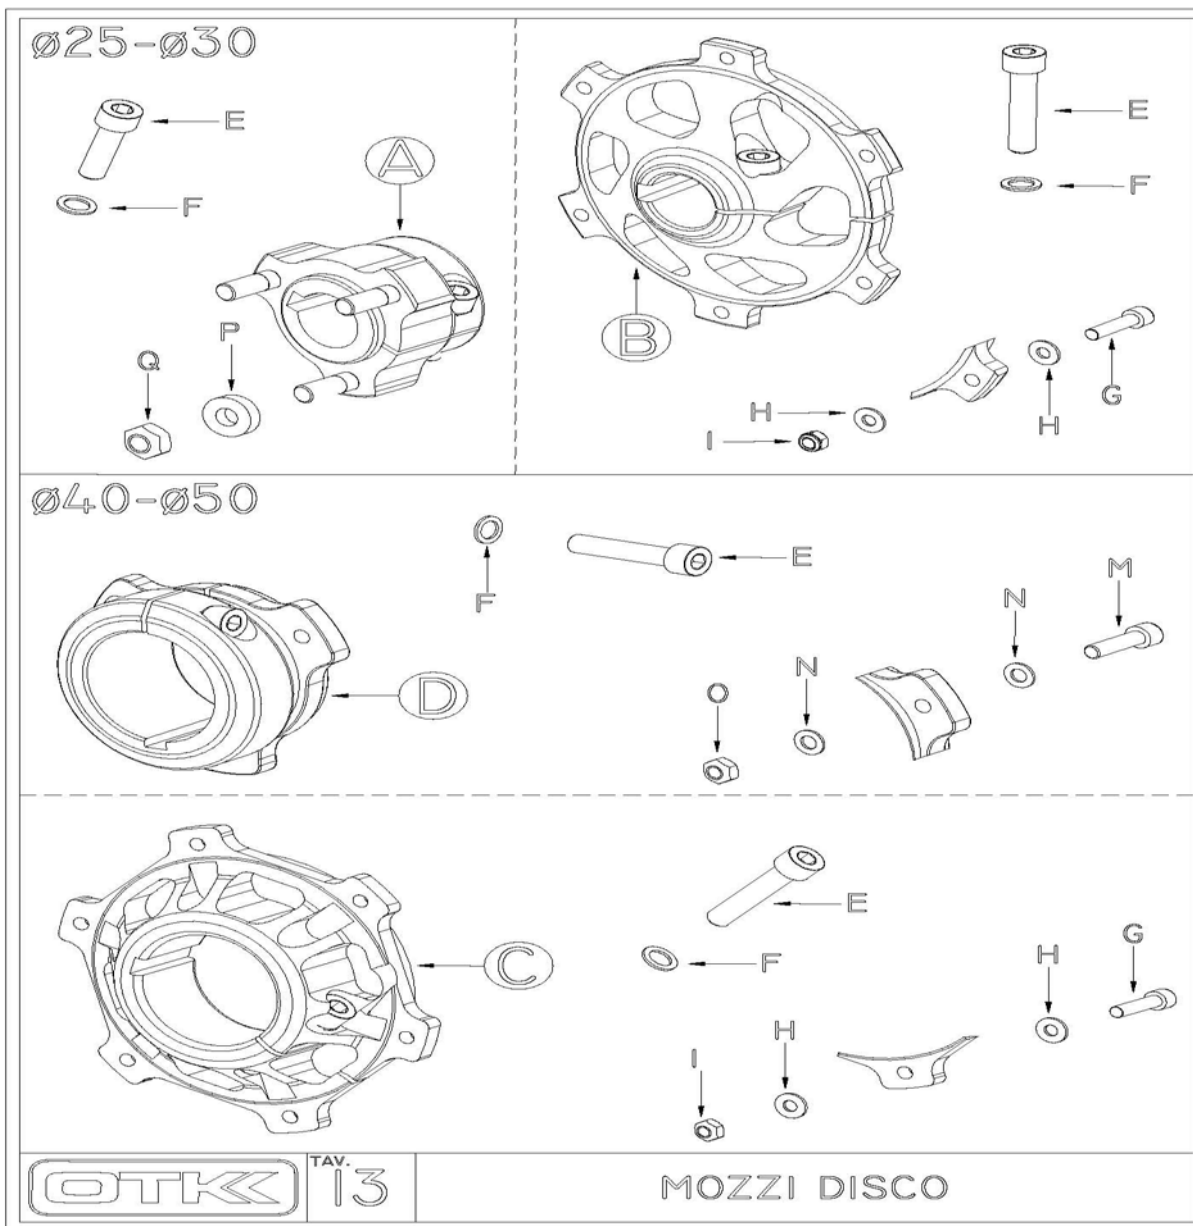

A TK0046.C0A **46.95** WHEEL HUB AL D. 25 X 47
- TK0046.00A **46.95** WHEEL HUB AL D. 30 X 47
B TK0052.00A **68.95** BRAKE DISK SUPPORT 210 AL D. 25
- TK0052.A0A **68.95** BRAKE DISK SUPPORT 210 AL D. 30
C TK0052.E0 **82.95** BRAKE DISK SUPPORT 210 MG D. 50
- TK0052.KE **77.00** BRAKE DISK SUPPORT 210 AL D. 50
- TK0052.D0 **74.95** BRAKE DISK SUPPORT 210 MG D. 40
- TK0052.K0 **74.15** BRAKE DISK SUPPORT 210 AL D. 40
D TK0052.EA **82.95** BRAKE DISK SUPPORT 180 MG D. 50
- TK0052.KEA **70.50** BRAKE DISK SUPPORT 180 AL D. 50
- TK0052.DA **82.95** BRAKE DISK SUPPORT 180 MG D. 40
- TK0052.K0A **72.80** BRAKE DISK SUPPORT 180 AL D. 40
E TKV.TCE8X30 **0.30** ALLEN BOLT TCE8X30
- TKV.TCE8X35 **0.97** ALLEN BOLT TCE8X35
- TKV.TCE8X40 **0.30** ALLEN BOLT TCE8X40

F TKR.P.8X12 **0.03** WASHER D. 8X12
G TKV.TCE5X20 **0.13** ALLEN BOLT TCE5X20
H TKR.P.5X11 **0.03** WASHER D. 5X11
I TKD.M5C **0.04** LOCK NUT M 5 METAL
M TKV.TCE6X22 **CALL** ALLEN BOLT TCE6X22
- TKV.TCE6X25 **0.13** ALLEN BOLT TCE6X25
N TKR.P.6X13 **0.03** WASHER D. 6X13
O TKD.M6C **0.06** LOCK NUT M 6 METAL
P TKR.P.8X17X4.5 **0.16** WASHER D. 8X17X4.5
Q TKD.M8C **CALL** LOCK NUT M 8 METAL