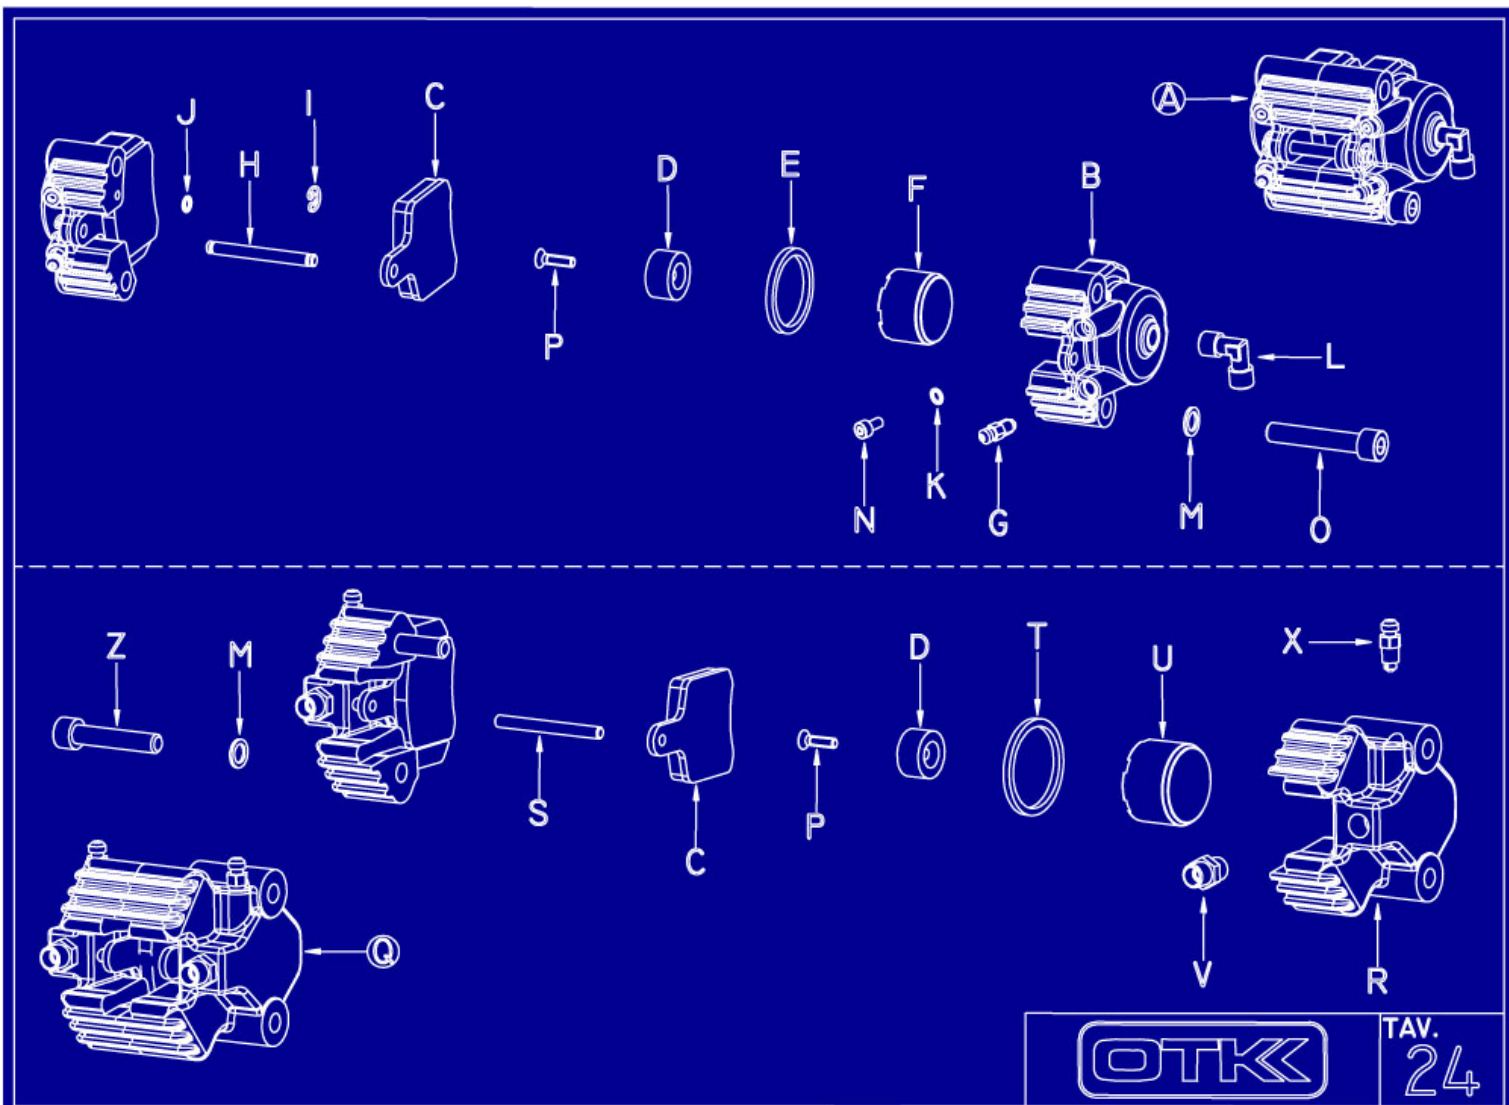

A TK0100.DADX **185.95** FRT CALIPER - RIGHT - BS3
- TK0100.DASX **185.95** FRT CALIPER - LEFT - BS3
B TK0100.D1DXI **CALL** FRT CALIPER BODY - RIGHT - INT - BS3
- TK0100.D1DXE **CALL** FRT CALIPER BODY - RIGHT - EXT - BS3
- TK0100.D1SXI **CALL** FRT CALIPER BODY - RIGHT - INT - BS3
- TK0100.D1SXE **CALL** FRT CALIPER BODY - RIGHT - EXT - BS3
C TK0082.D4 **17.95** BRAKE PAD - BS3 - BS4
- TK0082.D4B **22.45** BRAKE PAD - SOFT - BS3 - BS4
D TK0082.D13 **1.95** CALIPER MAGNET - BS3 - BS4
E TK0100.D10 **0.65** FRT CALIPER SQUARE SEAL - BS3
F TK0100.D11A **8.95** FRT CALIPER PISTON - BS3
G TK0100.D12 **2.95** FRT CALIPER BLEED SCREW - BS3
H TK0100.D14 **1.50** FRT CALIPER PIN - BS3
I TK0116.B8 **0.75** CIRCULAR PIN CLIP
J TK0223.00 **0.10** O-RING 2015
K TK0223.B0 **CALL** O-RING 2012
L TK0079.A1 **2.45** BRAKE PIPE FITTING - 90°

M TKR.P.8X12 **0.03** WASHER D. 8X12
N TKV.TCE4X8 **0.12** ALLEN BOLT TCE4X8
O TKV.TCE8X45 **0.30** ALLEN BOLT TCE8X45
- TKV.TCE8X50 **CALL** ALLEN BOLT TCE8X50
P TKV.TPSCEI4X14 **0.13** FLARED BOLT TPSCEI4X14
Q TK0082.DA **196.00** REAR CALIPER - BS3 - BS4
R TK0082.D1SX **CALL** REAR CALIPER BODY - LEFT - BS3 - BS4
- TK0082.D1DX **CALL** REAR CALIPER BODY - RIGHT - BS3 - BS4
S TK0082.D2 **0.75** REAR CALIPER PIN - BS3 - BS4
T TK0082.D5 **0.75** REAR CALIPER SQUARE SEAL - BS3 - BS4
U TK0082.D6A **9.95** REAR CALIPER PISTON - BS3 - BS4
V TK0078.A1 **1.30** BRAKE PIPE FITTING - STRAIGHT
Z TKV.TCE8X40 **0.30** ALLEN BOLT TCE8X40
X TK0082.D12 **2.95** REAR CALIPER BLEED SCREW - BS3 - BS4