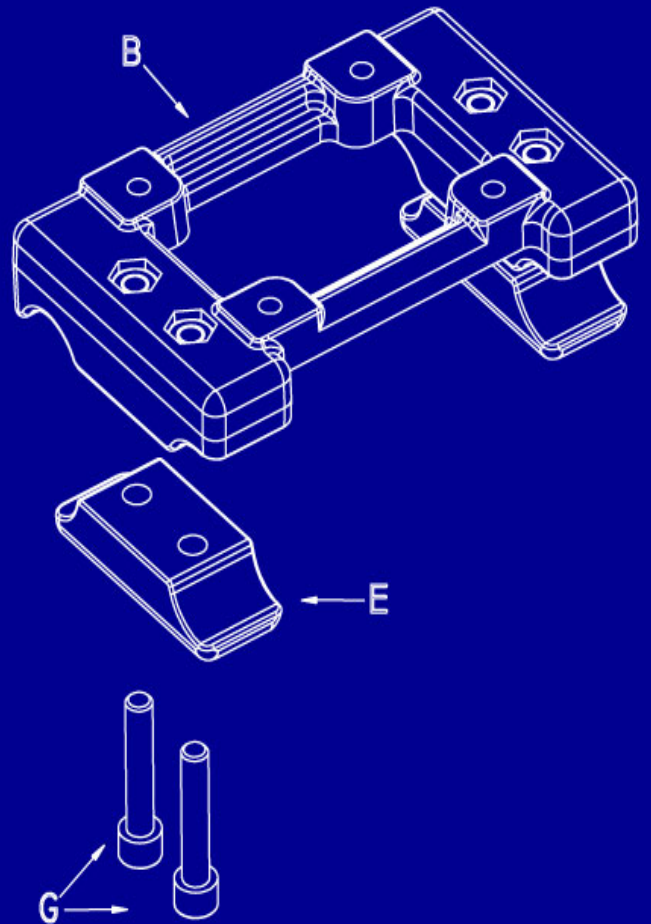

OTK

TAV.
09

A TK0038.D032AD **87.50** ENG MOUNT MG 92 x 32 MOD - DRILLED
- TK0038.D032A **87.50** ENG MOUNT MG 92 X 32 MOD
- TK0038.D032D **79.85** ENG MOUNT MG 92 X 32 - DRILLED
- TK0038.00 **91.95** ENG MOUNT MG 125 X 32
- TK0038.A028 **49.75** ENG MOUNT AL 92 X 28
- TK0038.A028A **49.75** ENG MOUNT AL 92 X 28 MOD
- TK0038.A030 **49.75** ENG MOUNT AL 92 X 30 MM
- TK0038.A030A **49.75** ENG MOUNT AL 92 X 30 MM MOD
- TK0038.A032 **49.75** ENG MOUNT AL 92 X 32 MM
- TK0038.A032A **49.75** ENG MOUNT AL 92 X 32 MM MOD
- TK0038.A032D **45.45** ENG MOUNT AL 92 X 32 MM - DRILLED
B TK0038.R0 **CALL** ENG MOUNT AL ROK

C TK0039.A32A **14.95** ENG MOUNT BRACKET 92 X 32 MOD
- TK0039.A30A **CALL** ENG MOUNT BRACKET 92 X 30 MOD
- TK0039.A28A **CALL** ENG MOUNT BRACKET 92 X 28 MOD
D TK0039.A32 **13.50** ENG MOUNT BRACKET 92 X 32
- TK0039.A30 **13.50** ENG MOUNT BRACKET 92 x 30
- TK0039.A28 **13.50** ENG MOUNT BRACKET 92 x 28
E TK0039.R0 **CALL** ENG MOUNT BRACKET ROK
F TKV.TCE10X40 **0.43** ALLEN BOLT TCE10X40
G TKV.TCE10X50 **0.46** ALLEN BOLT TCE10X50
- TK0038.D0A **CALL** ENG MOUNT MG 92 X 32 FLAT
- TK0039.V0 **CALL** ENG MOUNT BRACKET 92 X 32 FLAT
- TK0039.V0A **CALL** ENG MOUNT BRACKET 92 X 32 FLAT MOD
- TK0038.A0A **CALL** ENG MOUNT STIFFENING PLATE