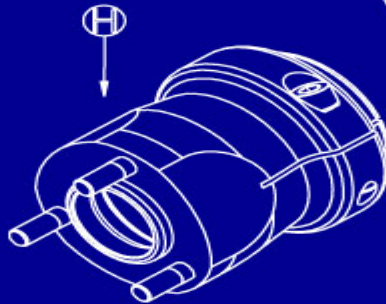

TAV.
12

A TK0046.C0A **46.95** WHEEL HUB AL D. 25 X 47
- TK0046.00A **46.95** WHEEL HUB AL D. 30 X 47
B TK0053.C0A **61.95** WHEEL HUB AL D. 25 X 84
- TK0053.B0A **68.95** WHEEL HUB AL D. 30 X 84
C TK0046.B0 **70.95** WHEEL HUB MG D. 40 X 56
- TK0046.K0 **46.95** WHEEL HUB AL D. 40 X 56
D TK0046.BA **77.00** WHEEL HUB MG D. 40 X 75
- TK0046.KA **CALL** WHEEL HUB AL D. 40 X 75
E TK0053.A0 **87.95** WHEEL HUB MG D. 40 X 92
- TK0053.K0 **83.95** WHEEL HUB AL D. 40 X 92
F TK0053.D0 **113.95** WHEEL HUB MG D. 40 X 145
- TK0053.K0A **107.95** WHEEL HUB AL D. 40 X 145

G TK0046.E0 **79.95** WHEEL HUB MG D. 50 X 70
- TK0046.KE **CALL** WHEEL HUB AL D. 50 X 70
H TK0053.E0 **92.95** WHEEL HUB MG D. 50 X 92
- TK0053.KE **90.95** WHEEL HUB AL D. 50 X 92
I TK0053.F0 **165.80** WHEEL HUB MG D. 50 X 148
L TK0045.00 **0.68** WHEEL STUD
M TK0044.B0 **0.69** SELF LOCKING WHEEL NUT
N TKV.TCE8X30 **0.30** ALLEN BOLT TCE8X30
O TKV.TCE8X35 **0.97** ALLEN BOLT TCE8X35
P TKV.TCE8X40 **0.30** ALLEN BOLT TCE8X40
Q TKR.P.8X12 **0.03** WASHER D. 8X12
R TK0125.00 **3.50** WHEEL HUB SPACER RING