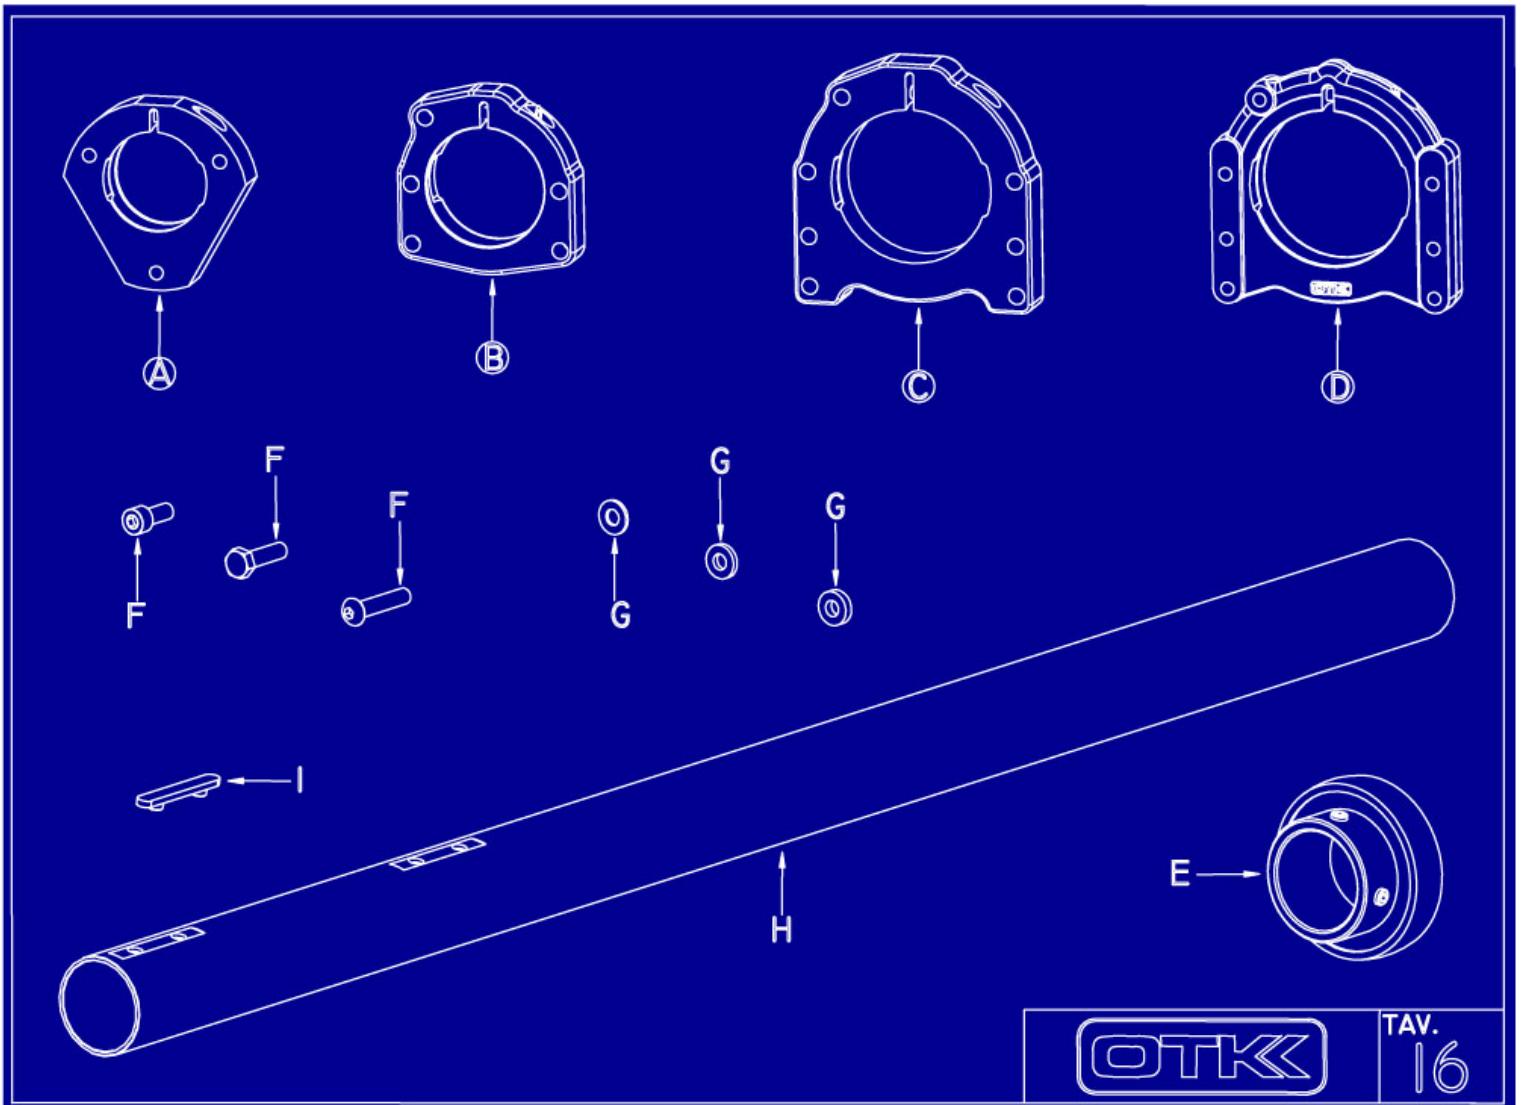

A TK0048.FO **40.95** AXLE SPRT AL D. 25 MINI TRIANGLE
- TK0048.FOA **40.95** AXLE SPRT AL D. 30 MINI TRIANGLE
- TK0048.HO **46.95** AXLE SUPPORT AL D. 30 TRIANGLE
- TK0048.KO **46.95** AXLE SUPPORT AL D. 40 TRIANGLE
B TK0048.FB **52.25** AXLE SUPPORT AL D. 30 MINI EXP
C TK0048.DO **69.95** AXLE SUPPORT MG D. 40/50-80
- TK0048.KD **CALL** AXLE SUPPORT AL D. 40/50-80
- TK0048.EO **69.95** AXLE SUPPORT MG D. 50-90
- TK0048.IO **69.95** AXLE SUPPORT AL D. 30
D TK0048.KDE **76.00** AXL SPRT AL D. 40/50-80 - FORGED
E TK0049.DAA **63.10** AXLE BEARING D. 50-80
- TK0049.DO **68.95** AXLE BEARING D. 50-90
- TK0049.AOA **46.95** AXLE BEARING D. 40
- TK0049.OOA **34.75** AXLE BEARING D. 30
- TK0049.BOA **32.75** AXLE BEARING D. 25
F TKV.TE8X30 **0.20** HEX BOLT TE8X30
- TKV.TE8X40 **0.25** HEX BOLT TE8X40
- TKV.TE8X45 **CALL** HEX BOLT TE8X45
- TKV.TE8X50 **0.26** HEX BOLT TE8X50
- TKV.TB8X40 **CALL** BUTTIONHEAD BOLT TB8X40
- TKV.TCE8X20 **0.22** ALLEN BOLT TCE8X20
- TKV.TCE8X25 **0.22** ALLEN BOLT TCE8X25
G TKR.P.8X17 **CALL** WASHER D. 8X17
- TKR.P.8X17X3 **0.15** WASHER D. 8X17X3
- TKR.P.8X17X4.5 **0.16** WASHER D. 8X17X4.5

H TK0054.GOE **161.95** REAR AXLE D. 50 -100 - TYPE E
- TK0054.GOH **161.95** REAR AXLE D. 50 -100 - TYPE H
- TK0054.GOHH **161.95** REAR AXLE D. 50 -100 - TYPE HH
- TK0054.GON **161.95** REAR AXLE D. 50 -100 - TYPE N - STD
- TK0054.GOP **161.95** REAR AXLE D. 50 -100 - TYPE P
- TK0054.GOU **CALL** REAR AXLE D. 50 -100 - TYPE U
- TK0054.HOH **161.95** REAR AXLE D. 50 -125 - TYPE H
- TK0054.HOHH **161.95** REAR AXLE D. 50 -125 - TYPE HH
- TK0054.HON **161.95** REAR AXLE D. 50-125 - TYPE N - STD
- TK0054.HOP **161.95** REAR AXLE D. 50 -125 - TYPE P
- TK0054.HOU **161.95** REAR AXLE D. 50 -125 - TYPE U
- TK0054.DOC **161.95** REAR AXLE D. 40 -100 - TYPE C
- TK0054.DON **161.95** REAR AXLE D. 40 -100 - TYPE N
- TK0054.EOC **161.95** REAR AXLE D. 40 -125 - TYPE C
- TK0054.EON **161.95** REAR AXLE D. 40 -125 - TYPE N
- TK0054.B0 **160.95** REAR AXLE D. 30 - MINI CSAI
- TK0054.B0EXP **147.35** REAR AXLE D. 30 - MINI EXP
I TK0057.E0 **6.50** AXLE KEY - 2 PEG
- TK0057.DO **9.50** AXLE KEY - 3 PEG
- TK0056.00 **0.95** AXLE KEY 8 X 7 X 60
- TK0056.A0 **0.95** AXLE KEY 8 X 7 X 40
- TK0056.B0 **CALL** AXLE KEY 8 X 7 X 80
- TK0057.00 **1.75** AXLE KEY 8 X 5 X 60