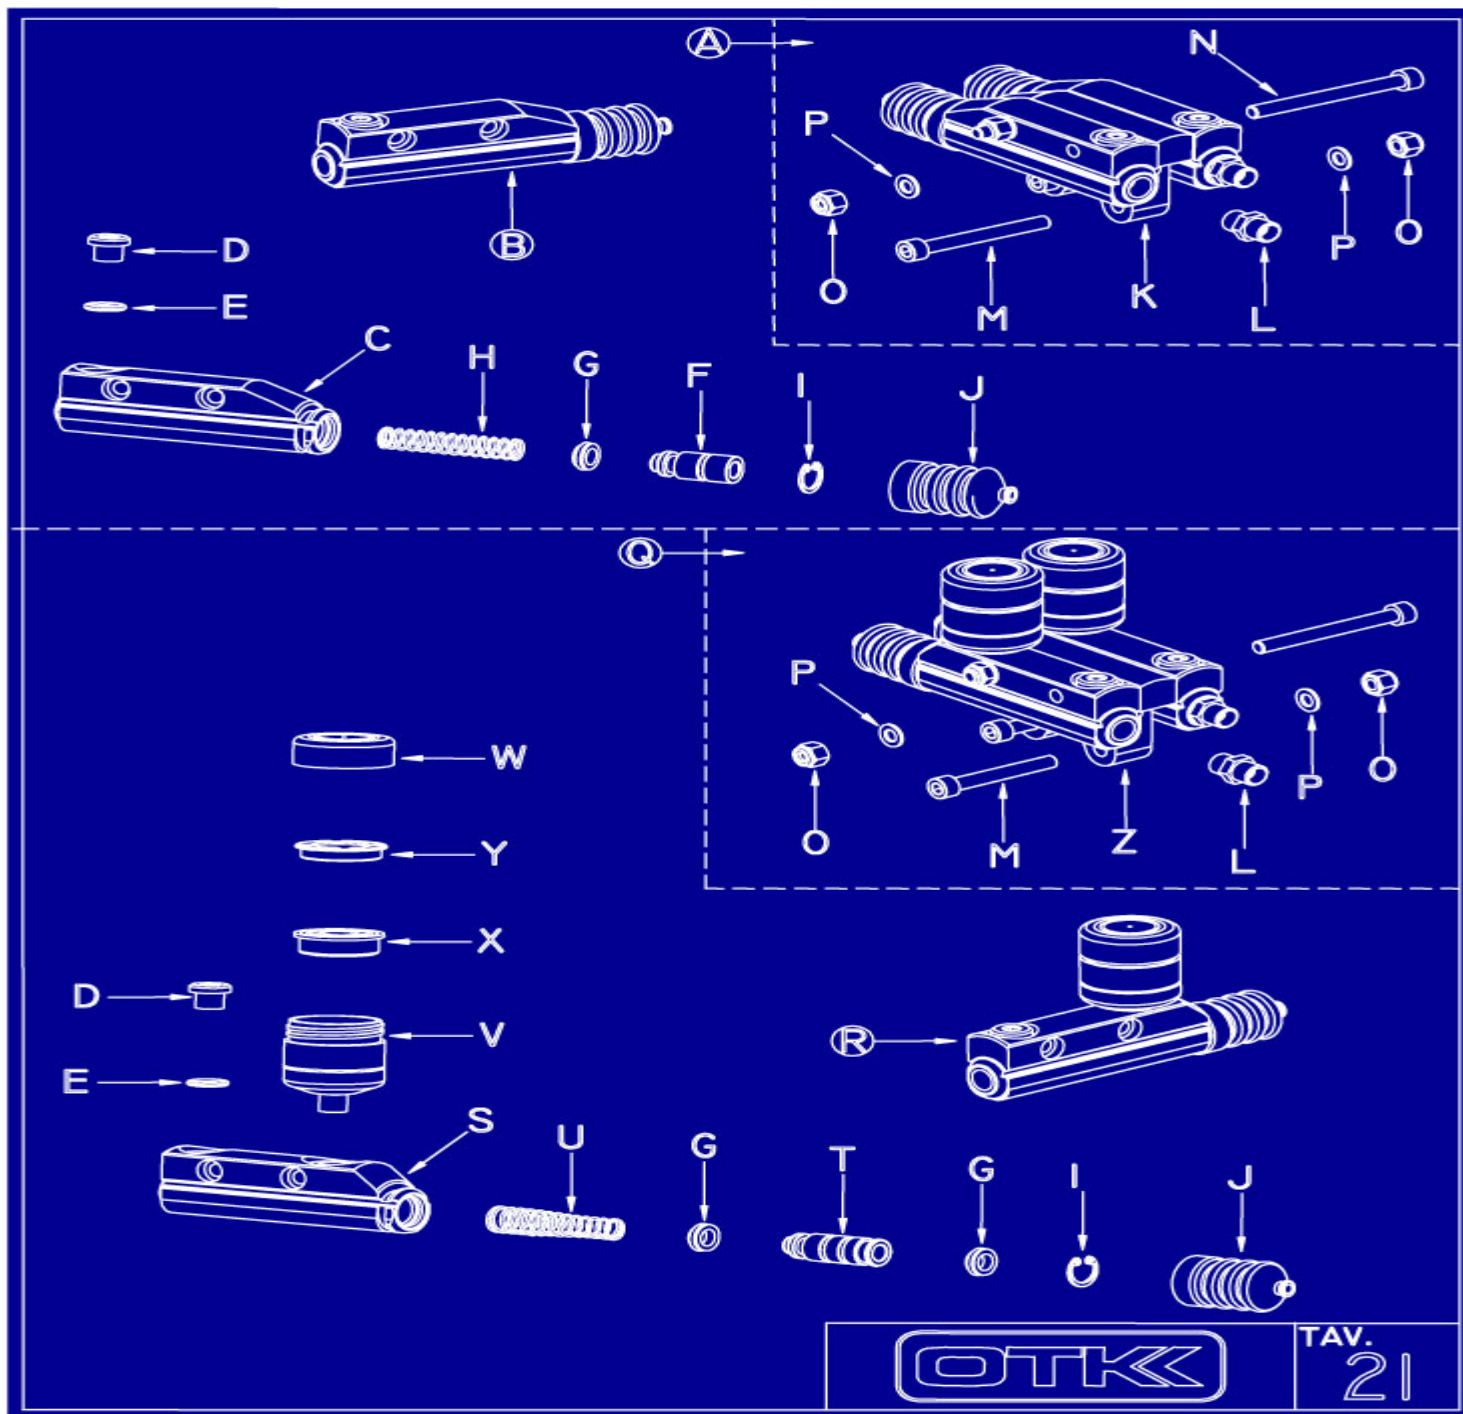

A TK0029.BB 176.95 BRAKE PUMPS SYSTEM - BS1 - BS2
B TK0029.C0 80.95 SINGLE BRAKE PUMP - BS1 - BS2
C TK0029.B1 68.50 BRAKE PUMP BODY - BS1 - BS2
D TK0029.B6 1.50 BRAKE PUMP PLUG
E TK0029.B7 0.15 BRAKE PUMP PLUG O-RING
F TK0029.B10A 7.00 BRAKE PUMP PISTON - BS1 - BS2
G TK0029.A9 2.95 BRAKE PUMP LINING D. 13-8
H TK0029.B13 0.80 BRAKE PUMP SPRING - BS1 - BS2
I TK0029.12 0.05 SNAP-RING
J TK0120.00 3.75 RUBBER DUST CAP - BS1-2-3-4
K TK0029.C2B 18.95 BRAKE PUMP SUPPORT - BS1 - BS2
L TK0078.A1 1.30 BRAKE PIPE FITTING - STRAIGHT
M TKV.TCE6X55 0.22 ALLEN BOLT TCE6X55

N TKV.TCE6X65 0.38 ALLEN BOLT TCE6X65
O TKD.M6A.A. 0.07 NYLOCK NUT M 6 HIGH
P TKR.P.6X13 0.03 WASHER D. 6X13
Q TK0029.DA 289.95 BRAKE PUMPS SYSTEM - BS3 - BS4
R TK0029.E0 144.95 SINGLE BRAKE PUMP - BS3 - BS4
S TK0029.D1 79.80 BRAKE PUMP BODY - BS3 - BS4
T TK0029.D10A 8.00 BRAKE PUMP PISTON - BS3 - BS4
U TK0029.D13 0.95 BRAKE PUMP SPRING - BS3 - BS4
V TK0029.D6 27.30 BRAKE PUMP RESERVIOR - BS3 - BS4
W TK0029.D6A 21.00 BRAKE PUMP RESERVIOR CAP - BS3 - BS4
X TK0029.D15 6.25 RESERVIOR BLADDER - BS3 - BS4
Y TK0029.D16 1.05 RESERVIOR WASHER - BS3 - BS4
Z TK0029.C2C 18.95 BRAKE PUMP SUPPORT - BS3 - BS4