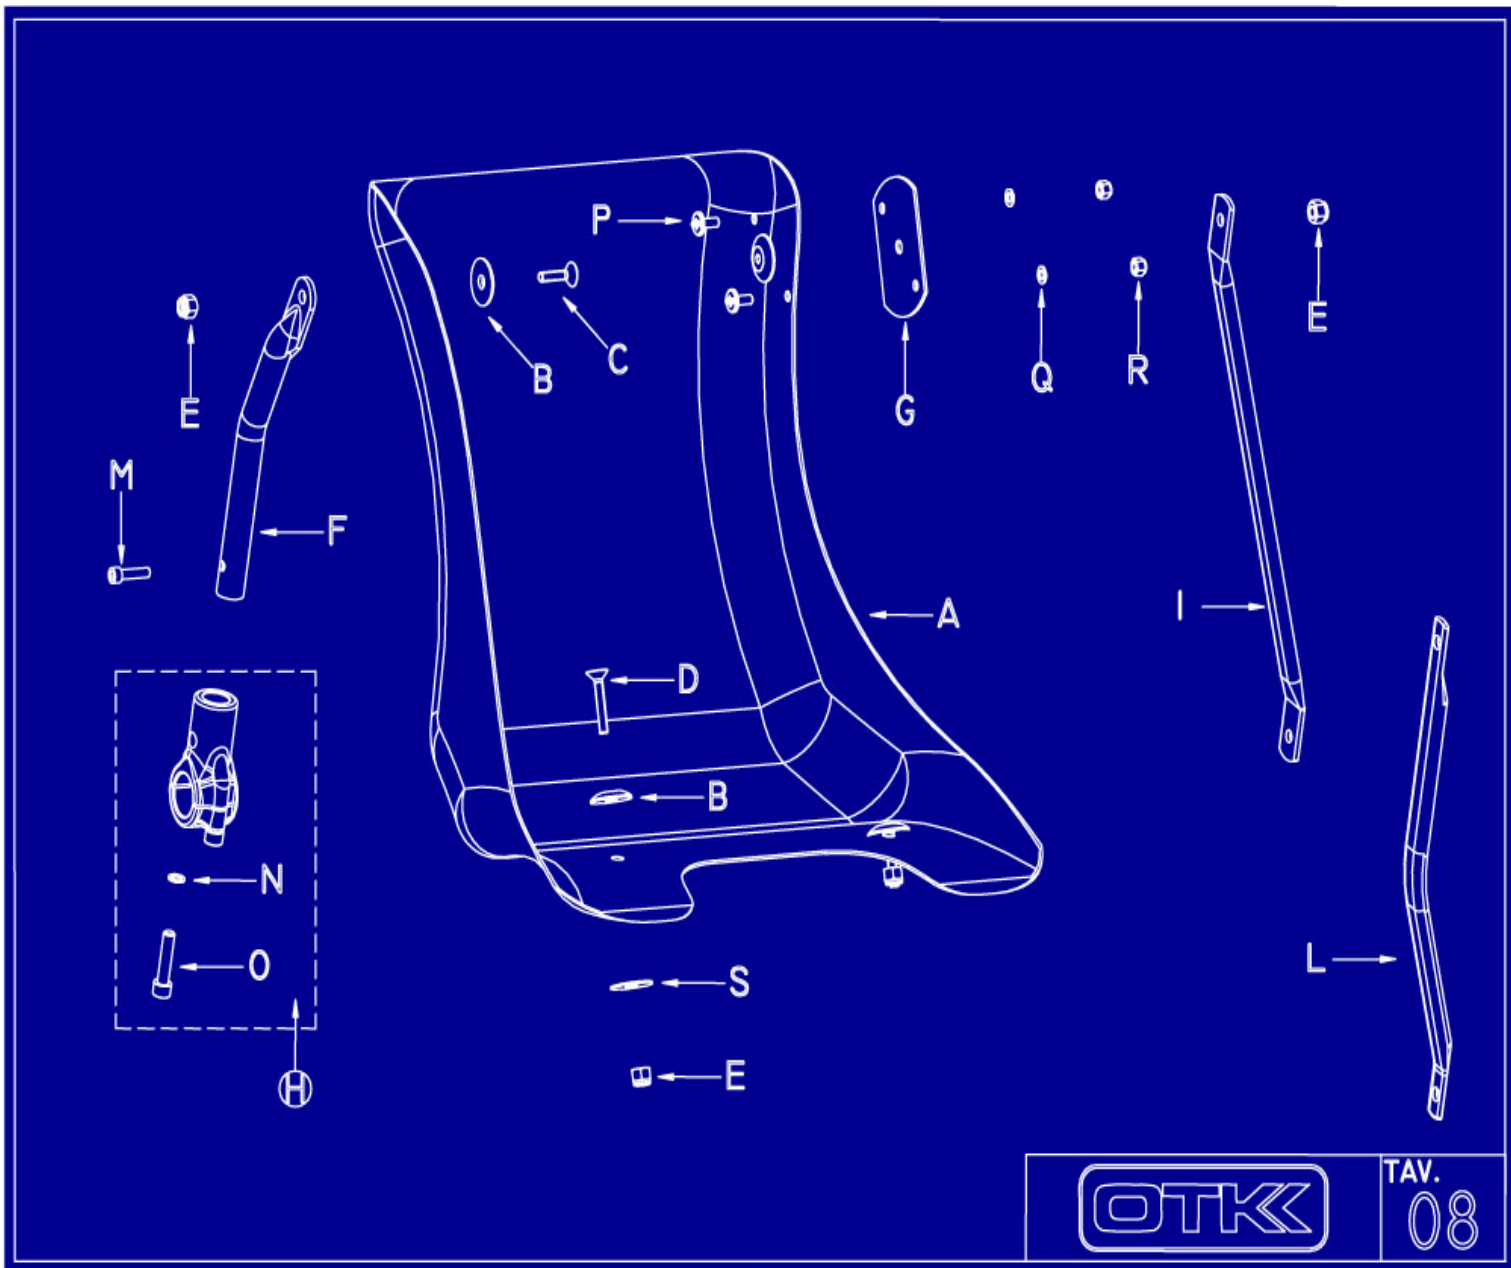

A TK0037.01 99.95 SEAT - OTK S
- TK0037.02 99.95 SEAT - OTK MS
- TK0037.03 99.95 SEAT - OTK ML
- TK0037.04 99.95 SEAT - OTK L
- TK0037.D01 95.95 SEAT - OTK MINI S
- TK0037.D02 95.95 SEAT - OTK MINI L
- TK0037.E0 84.95 SEAT - OTK MICRO
- TK0037.CK CALL SEAT CARBON-KEVLAR - 1°-2°-3°-4°
- TK0037.T11 170.00 SEAT - TILLET - T11 - MAN
B TK0087.00 0.30 SEAT WASHER NYLON D. 8
C TKV.TPSCEI8X25 0.22 FLARED BOLT TPSCEI8X25
D TKV.TPSCEI8X40 0.31 FLARED BOLT TPSCEI8X40
E TKD.M8A.A. 0.11 NYLOCK NUT M 8 HIGH
F TK0237.00 CALL DISASSEMBLED SEAT SUPPORT MINI CSAI
- TK0237.A0 CALL DISASSEMBLED SEAT SUPPORT SPORT CHASSIS

G TK0239.00 3.20 RENFORCING SEAT PLATE
H TK0259.A0 43.50 SEAT SUPPORT AL LOCK D. 30
- TK0259.B0 CALL SEAT SUPPORT AL LOCK D. 28
I TK0006.280 12.25 SEAT SUPPORT 280 mm
- TK0006.300 12.25 SEAT SUPPORT 300 mm
- TK0006.320 12.50 SEAT SUPPORT 320 mm
- TK0006.340 12.50 SEAT SUPPORT 340 mm
- TK0006.380 13.25 SEAT SUPPORT 380 mm
- TK0006.400 13.25 SEAT SUPPORT 400 mm
L TK0007.340 14.50 BENT SEAT SUPPORT 340 mm
M TKV.TCE6X25 0.13 ALLEN BOLT TCE6X25
N TKR.P.8X12 0.03 WASHER D. 8X12
O TKV.TCE8X35 0.97 ALLEN BOLT TCE8X35
P TKV.TB6X15 0.20 SCREW 6X15
Q TKR.P.6X13 0.03 WASHER D. 6X13
R TKD.M6A.A. 0.07 NYLOCK NUT M 6 HIGH
S TKR.P.10X30X2.5 0.11 WASHER D. 10X30X2.5

TAV.
08