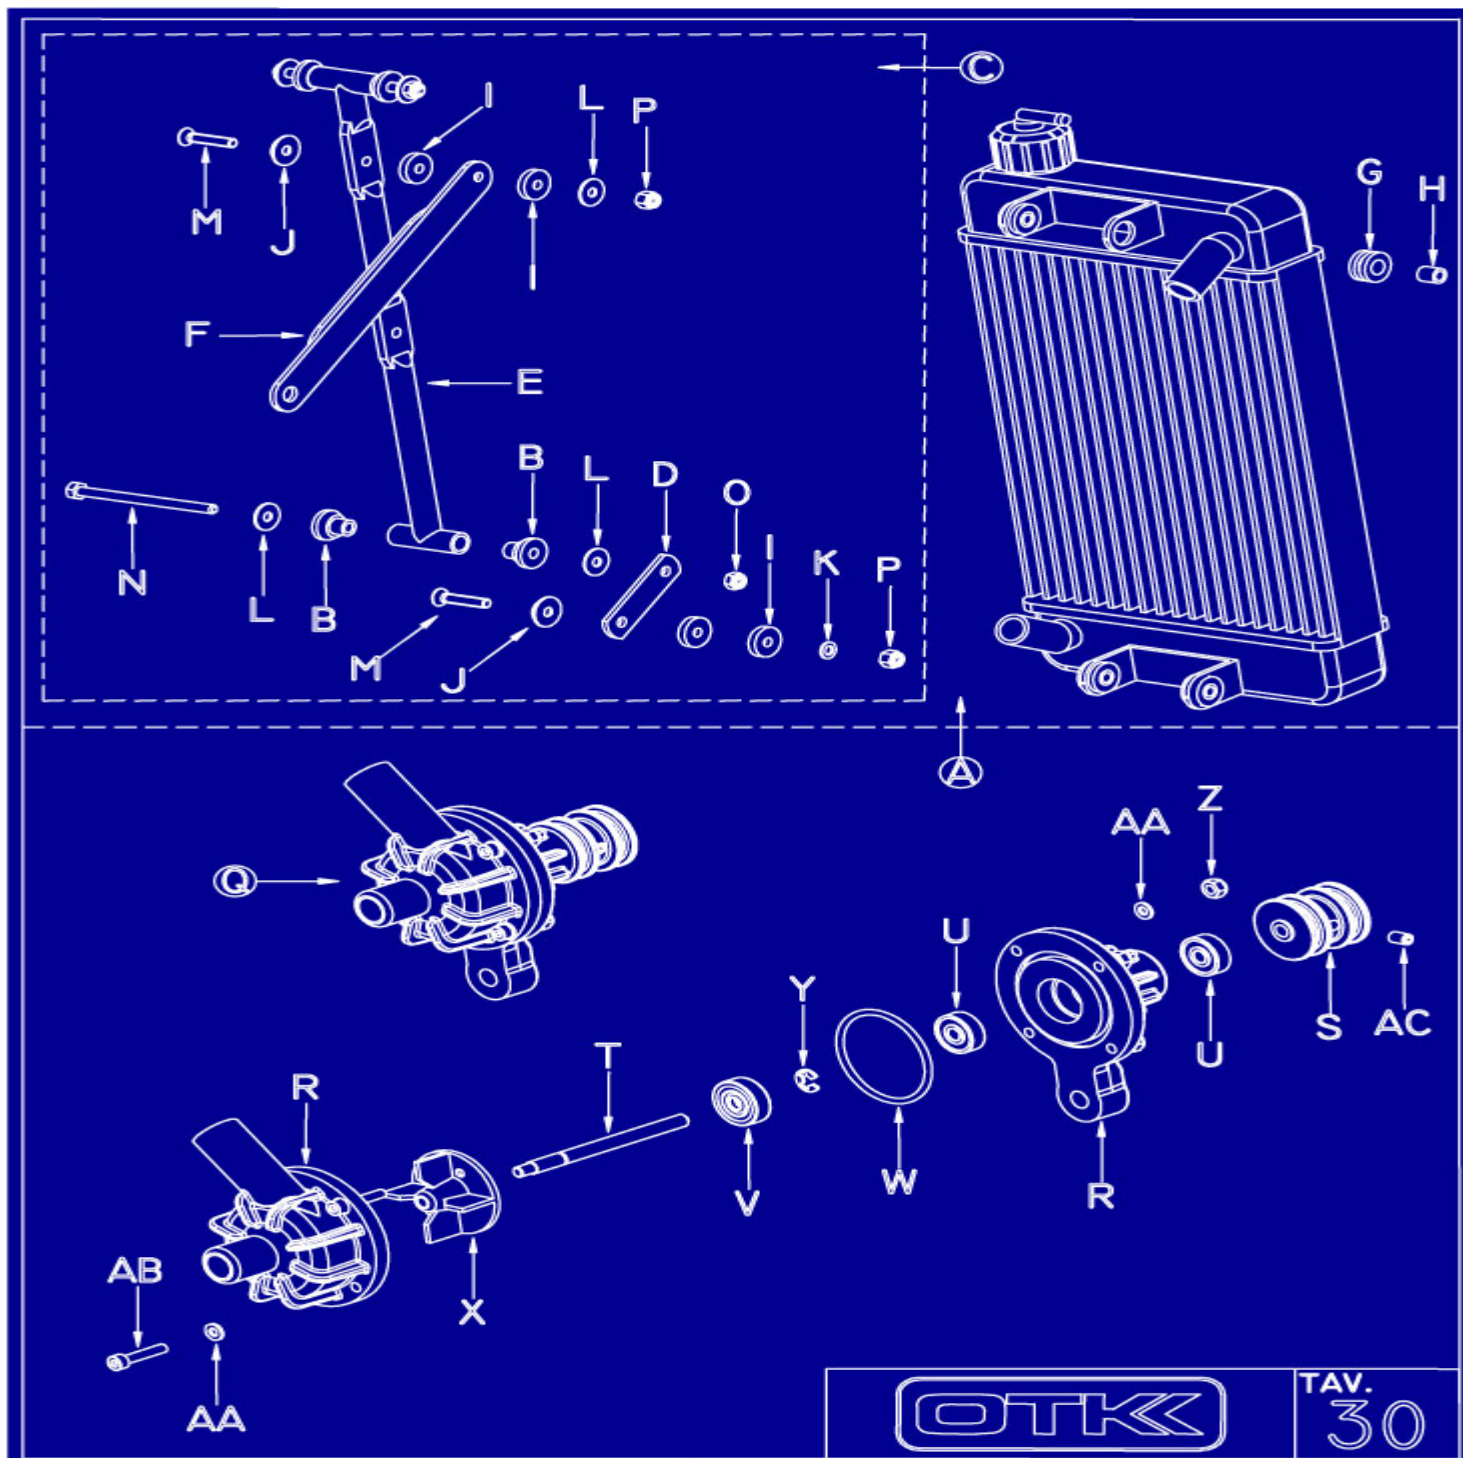

A TK0093.CA **CALL** RADIATOR SUPPORT - 375X190
B TK0093.T5 **CALL** RADIATOR SUPPORT INSERT
C TK0094.C0 **CALL** RADIATOR SUPPORT KIT - 375x190
D TK0094.P0 **CALL** RADIATOR SUPPORT STRUT - LOWER
E TK0094.C1 **CALL** RADIATOR SUPPORT - 375X190
F TK0094.S0 **10.25** RADIATOR SUPPORT STRUT - UPPER
G TK0093.02 **1.05** RUBBER INSERT
H TK0093.04 **0.75** BUSHING FOR RUBBER INSERT
I TK0031.00 **0.17** RUBBER WASHER 6 X 20 X 4
J TK0033.00 **0.50** BICONICAL WASHER D. 6
K TKR.P.6X13 **0.03** WASHER D. 6X13
L TKR.P.6X18 **0.04** WASHER D. 6X18
M TKV.TPSCEI6X30 **0.15** FLARED BOLT TPSCEI6X30
N TKV.TE6X85 **CALL** SCREW 6 X 85
O TKD.M6A.B. **0.07** NYLOCK NUT M 6 LOW

P TKD.M6A.A. **0.07** NYLOCK NUT M 6 HIGH
Q TK0097.00 **134.50** WATER PUMP
R TK0097.01 **CALL** WATER PUMP BODY
S TK0097.02 **CALL** WATER PUMP PULLEY
T TK0097.03 **CALL** WATER PUMP SHAFT
U TK0097.04 **CALL** WATER PUMP BEARING
V TK0097.05 **CALL** WATER PUMP SEAL
W TK0097.06 **CALL** O-RING WATER PUMP
X TK0097.07 **CALL** WATER PUMP IMPELLOR
Y TK0097.08 **CALL** WATER PUMP SHAFT SNAP-RING
Z TKD.M4A.B. **CALL** NYLOCK NUT M 4 LOW
AA TKR.P.4X8 **CALL** WASHER D. 4X8
AB TKV.TCE4X20 **CALL** ALLEN BOLT TCE4X20
AC TKG.5X8 **0.10** ALLEN SET SCREW 5X8