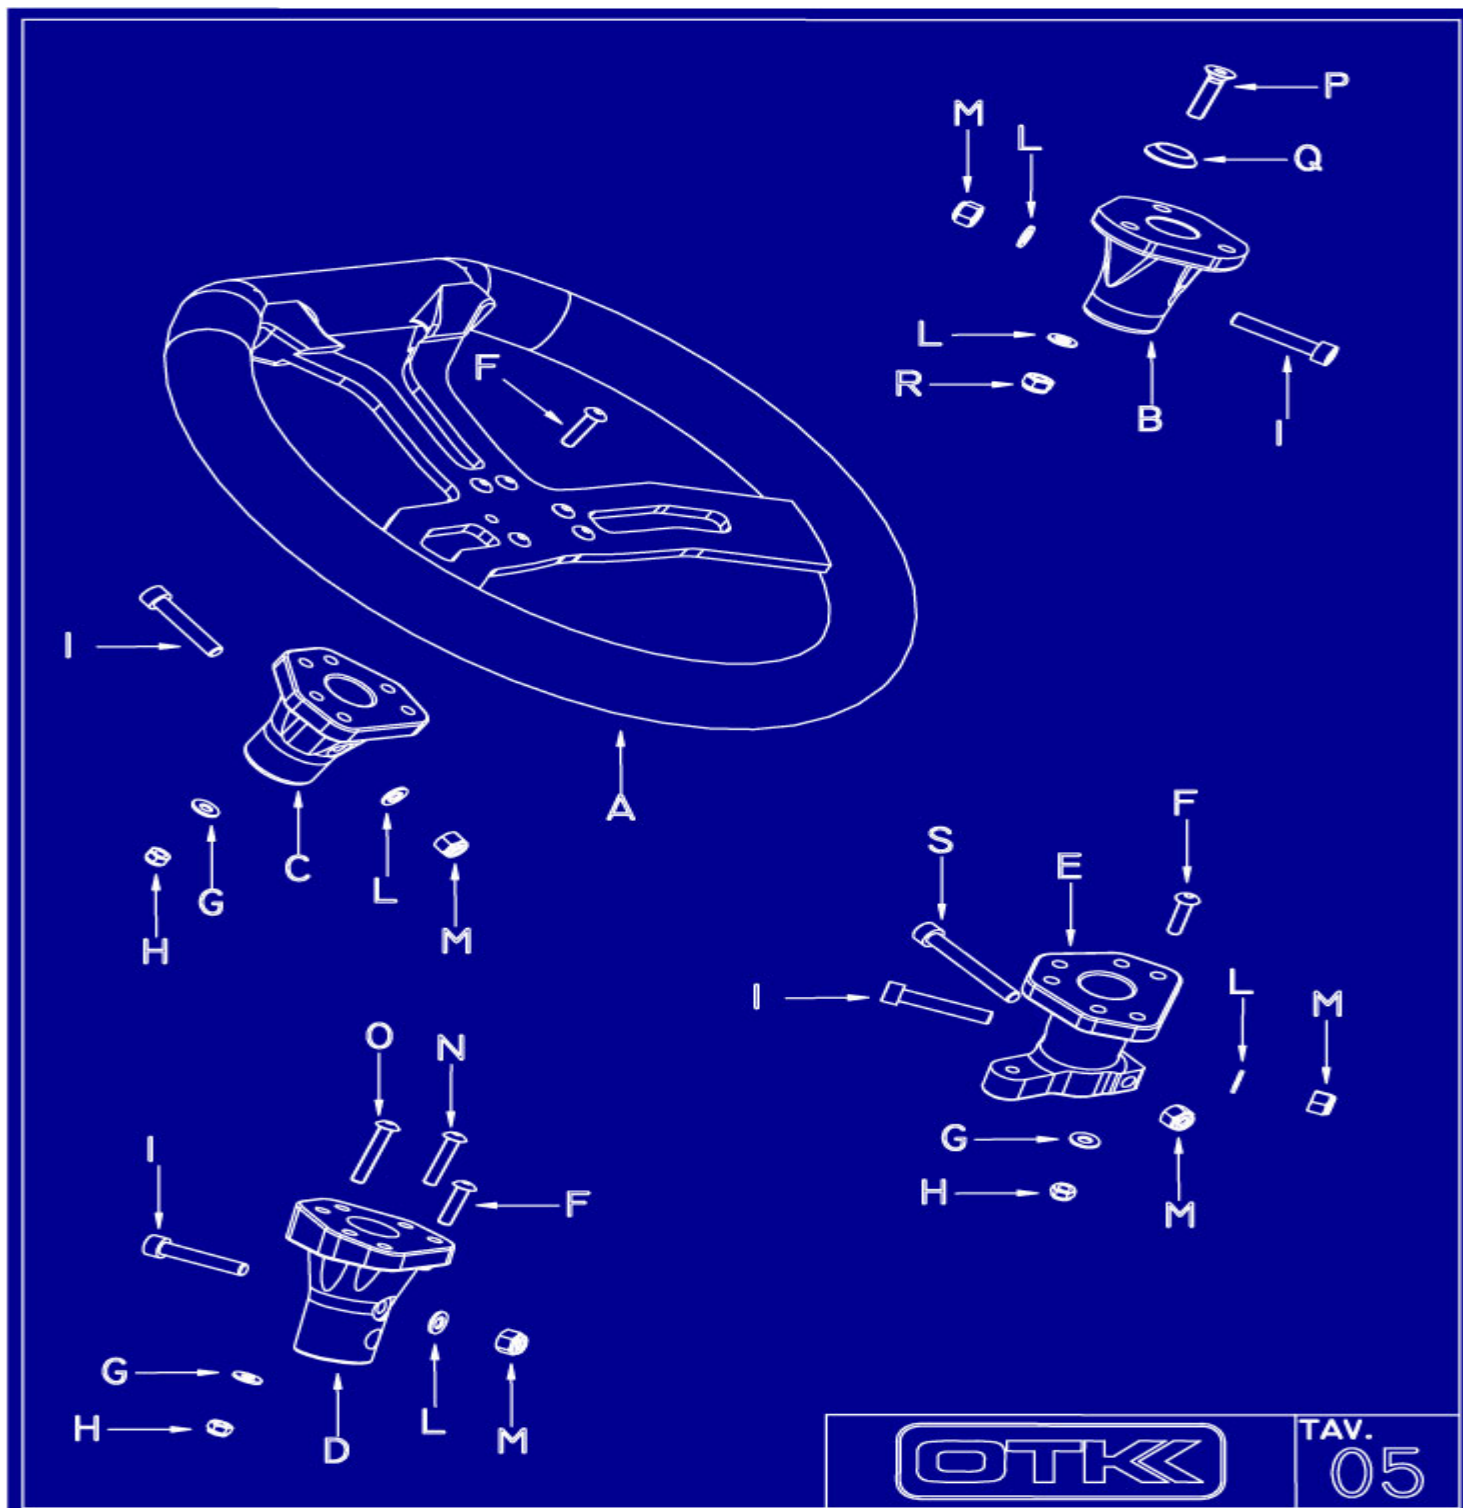

A TK0083.BA 156.95 STEERING WHEEL - EMBROIDERED
- **TK0083.A0 89.95** STEERING WHEEL - MICRO
- **TK0083.B0 119.95** STEERING WHEEL - COVERED
B TK0084.00 24.95 STEERING WHEEL HUB 3 BOLT
C TK0084.BAA 36.95 STEERING WHEEL HUB 6 BOLT
D TK0084.BAI 55.00 STEERING WHEEL HUB 6 BOLT - ANGLED
E TK0084.ABA 60.95 STEERING WHEEL HUB 6 BOLT - SHIFTER
F TKV.TB5X20 0.20 BUTTONHEAD BOLT TB5X20
G TKR.P.5X11 0.03 WASHER D. 5X11
H TKD.M5A.B. 0.06 NYLOCK NUT M 5 LOW

I TKV.TCE6X35 0.15 ALLEN BOLT TCE6X35
L TKR.P.6X13 0.03 WASHER D. 6X13
M TKD.M6A.A. 0.07 NYLOCK NUT M 6 HIGH
N TKV.TB5X25 0.34 BUTTONHEAD BOLT TB5X25
O TKV.TB5X30 1.02 BUTTONHEAD BOLT TB5X30
P TKV.TPSCEI6X25 0.15 FLARED BOLT TPSCEI6X25
Q TK0033.00 0.50 BICONICAL WASHER D. 6
R TKD.M6A.B. 0.07 NYLOCK NUT M 6 LOW
S TKV.TCE6X50 0.21 ALLEN BOLT TCE6X50