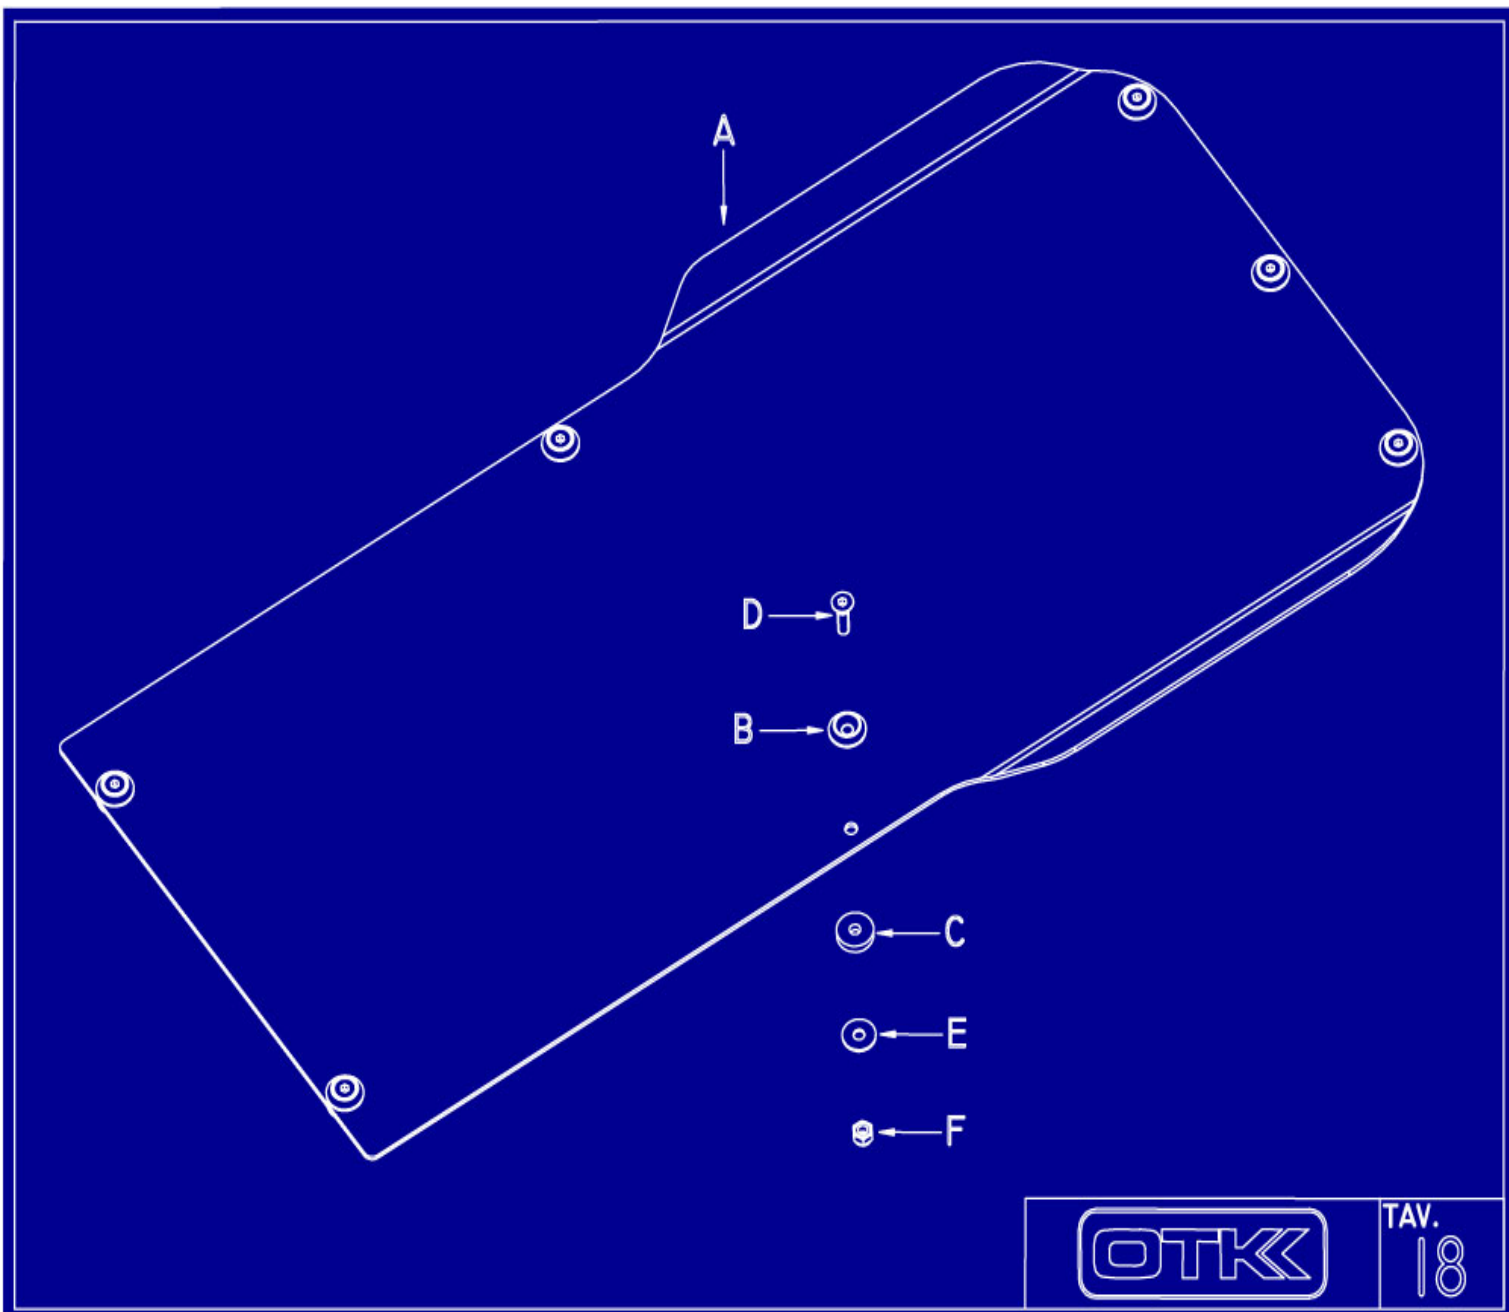

OTK

TAV.
18

1. A TK0072.KY **64.50** FLOOR PLATE - KRYPTON - RACER
   - TK0072.KY1 **CALL** FLOOR PLATE - KRYPTON 2004
   - TK0072.KY3 **CALL** FLOOR PLATE - KRYPTON ET 411
   - TK0072.VN **64.50** FLOOR PLATE - VENOX
   - TK0072.VN1 **64.50** FLOOR PLATE - VENOX 2004
   - TK0072.ET **64.50** FLOOR PLATE - EXTREME
   - TK0072.MT **64.50** FLOOR PLATE - MITOX
   - TK0072.RK **64.50** FLOOR PLATE - REKORD
   - TK0072.B0A **53.50** FLOOR PLATE - MINI EXP
   - TK0072.B0CSAI **53.50** FLOOR PLATE - MINI CSAI
   - TK0072.D1 **53.50** FLOOR PLATE - MICRO
   - TK0072.D1A **CALL** FLOOR PLATE - MICRO 2004
   B TK0033.00 **0.50** BICONICAL WASHER D. 6
   C TK0031.00 **0.17** RUBBER WASHER 6 X 20 X 4
   D TKV.TPSCEI6X20 **0.13** FLARED BOLT TPSCEI6X20
   E TKR.P.6X18 **0.04** WASHER D. 6X18
   F TKD.M6A.B. **0.07** NYLOCK NUT M 6 LOW