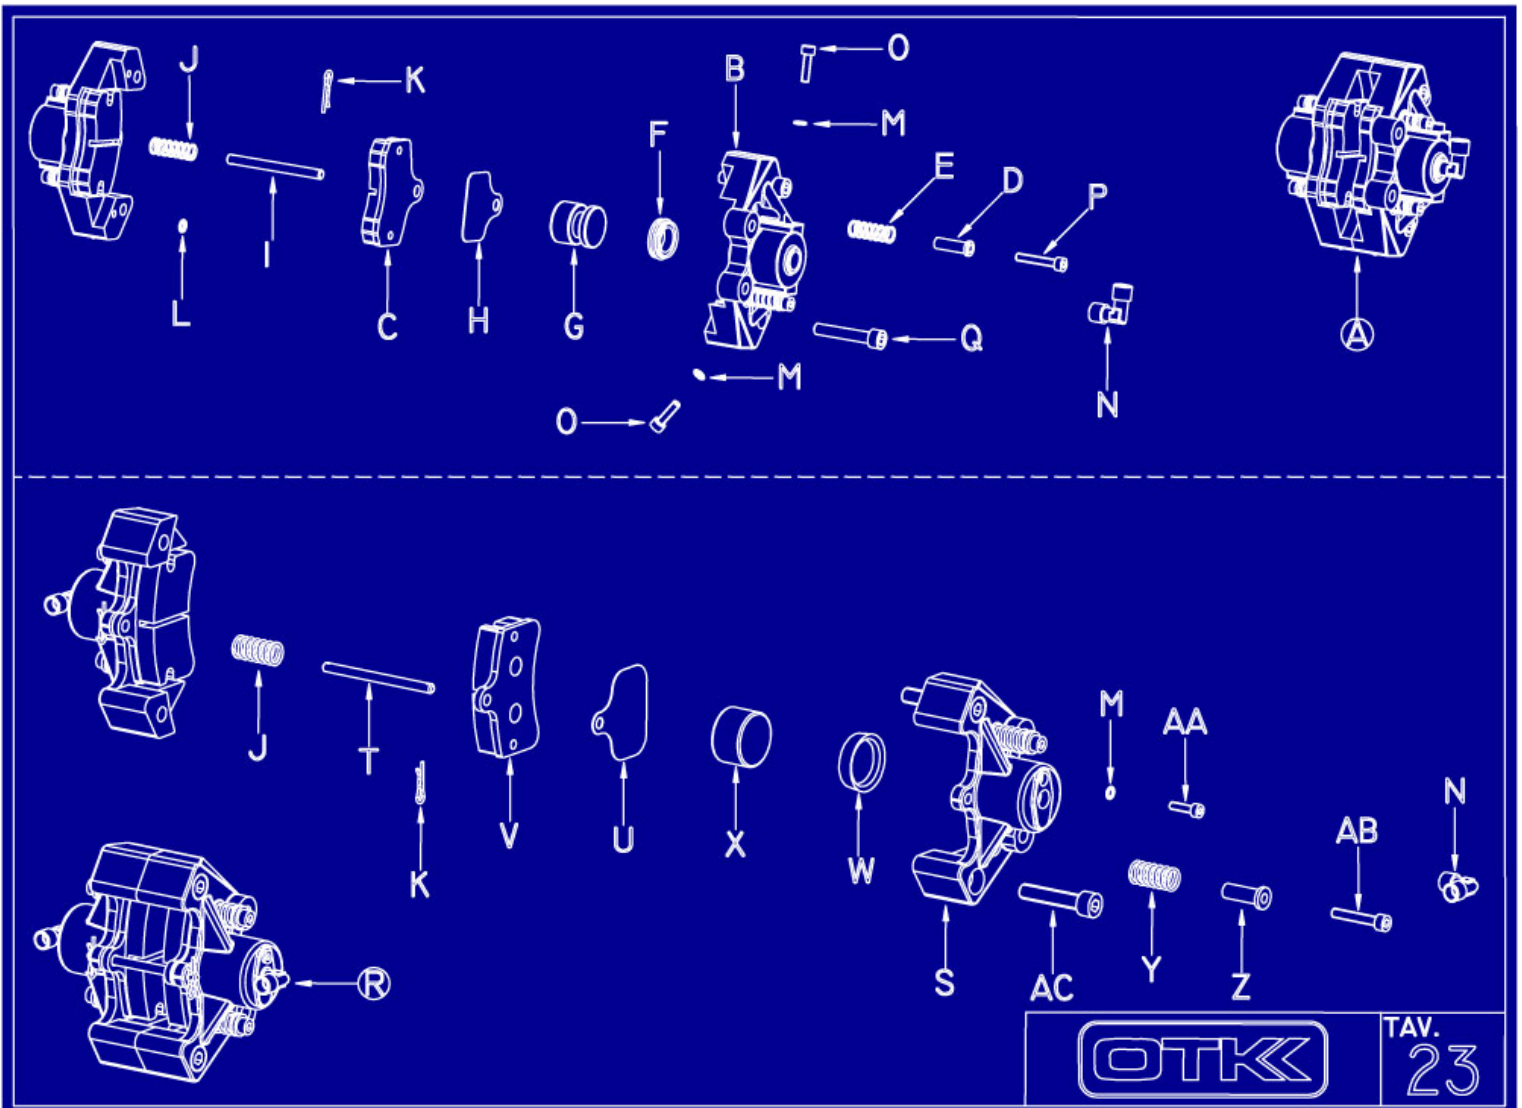

A TK0100.BADX 181.95 FRT CALIPER - BS1 - RIGHT
- **TK0100.BASX 181.95** FRT CALIPER - BS1 - LEFT
B TK0100.B1DXI CALL FRT CALIPER BODY - RIGHT - INT - BS1
- **TK0100.B1DXE CALL** FRT CALIPER BODY - RIGHT - EXT - BS1
- **TK0100.B1SXI CALL** FRT CALIPER BODY - LEFT - INT - BS1
- **TK0100.B1SXE 45.25** FRT CALIPER BODY - LEFT - EXT - BS1
C TK0100.B2 20.25 FRONT BRAKE PAD - BS1
D TK0100.04 1.25 FRT CALIPER PAD SCREW TUBE
E TK0100.05 1.15 FRT CALIPER PAD SPRING
F TK0100.B10A 2.15 FRT CALIPER LINING OPEN - BS1
G TK0100.B11A 4.95 FRT CALIPER PISTON AL - BS1
H TK0100.B12 2.10 FRONT BRAKE PAD SPACER - BS1
I TK0100.B14 1.40 FRT CALIPER PIN - BS1
J TK0100.B16 1.15 FRT CALIPER PIN SPRING - BS1
K TK0082.B13 0.75 SAFETY CLIP - STRAIGHT
L TK0223.00 0.10 O-RING 2015
M TK0223.B0 CALL O-RING 2012
N TK0079.A1 2.45 BRAKE PIPE FITTING - 90°
O TKV.TCE4X6 0.12 ALLEN BOLT TCE4X6

P TKV.TCE4X25 0.10 ALLEN BOLT TCE4X25
Q TKV.TCE6X35 0.15 ALLEN BOLT TCE6X35
R TK0082.KA 206.95 REAR CALIPER - BS1 - BS2
- **TK0082.BA 193.95** REAR CALIPER - PRE 2000
S TK0082.K1SX 50.50 REAR CALIPER BODY - LEFT - BS1 - BS2
- **TK0082.K1DX 50.50** REAR CALIPER BODY - RIGHT - BS1 - BS2
- **TK0082.B1SX CALL** REAR CALIPER BODY - LEFT - PRE 2000
- **TK0082.B1DX CALL** REAR CALIPER BODY - RIGHT - PRE 2000
T TK0082.B2 1.30 REAR CALIPER PIN - BS1 - BS2
U TK0082.B3 2.10 REAR BRAKE PAD SPACER - BS1 - BS2
V TK0082.B4 20.95 REAR BRAKE PAD - BS1 - BS2
W TK0082.05 1.35 REAR CALIPER LINING - BS1 - BS2
X TK0082.06A 5.50 REAR CALIPER PISTON D. 30 - BS1 - BS2
Y TK0082.07 1.15 REAR CALIPER PAD SPRING - BS1-2
Z TK0082.08 1.30 REAR CALIPER PAD SCREW TUBE - BS1-2
AA TKV.TCE4X8 0.12 ALLEN BOLT TCE4X8
AB TKV.TCE5X30 0.13 ALLEN BOLT TCE5X30
AC TKV.TCE8X45 0.30 ALLEN BOLT TCE8X45
AC TKV.TCE8X35 0.97 ALLEN BOLT TCE8X35