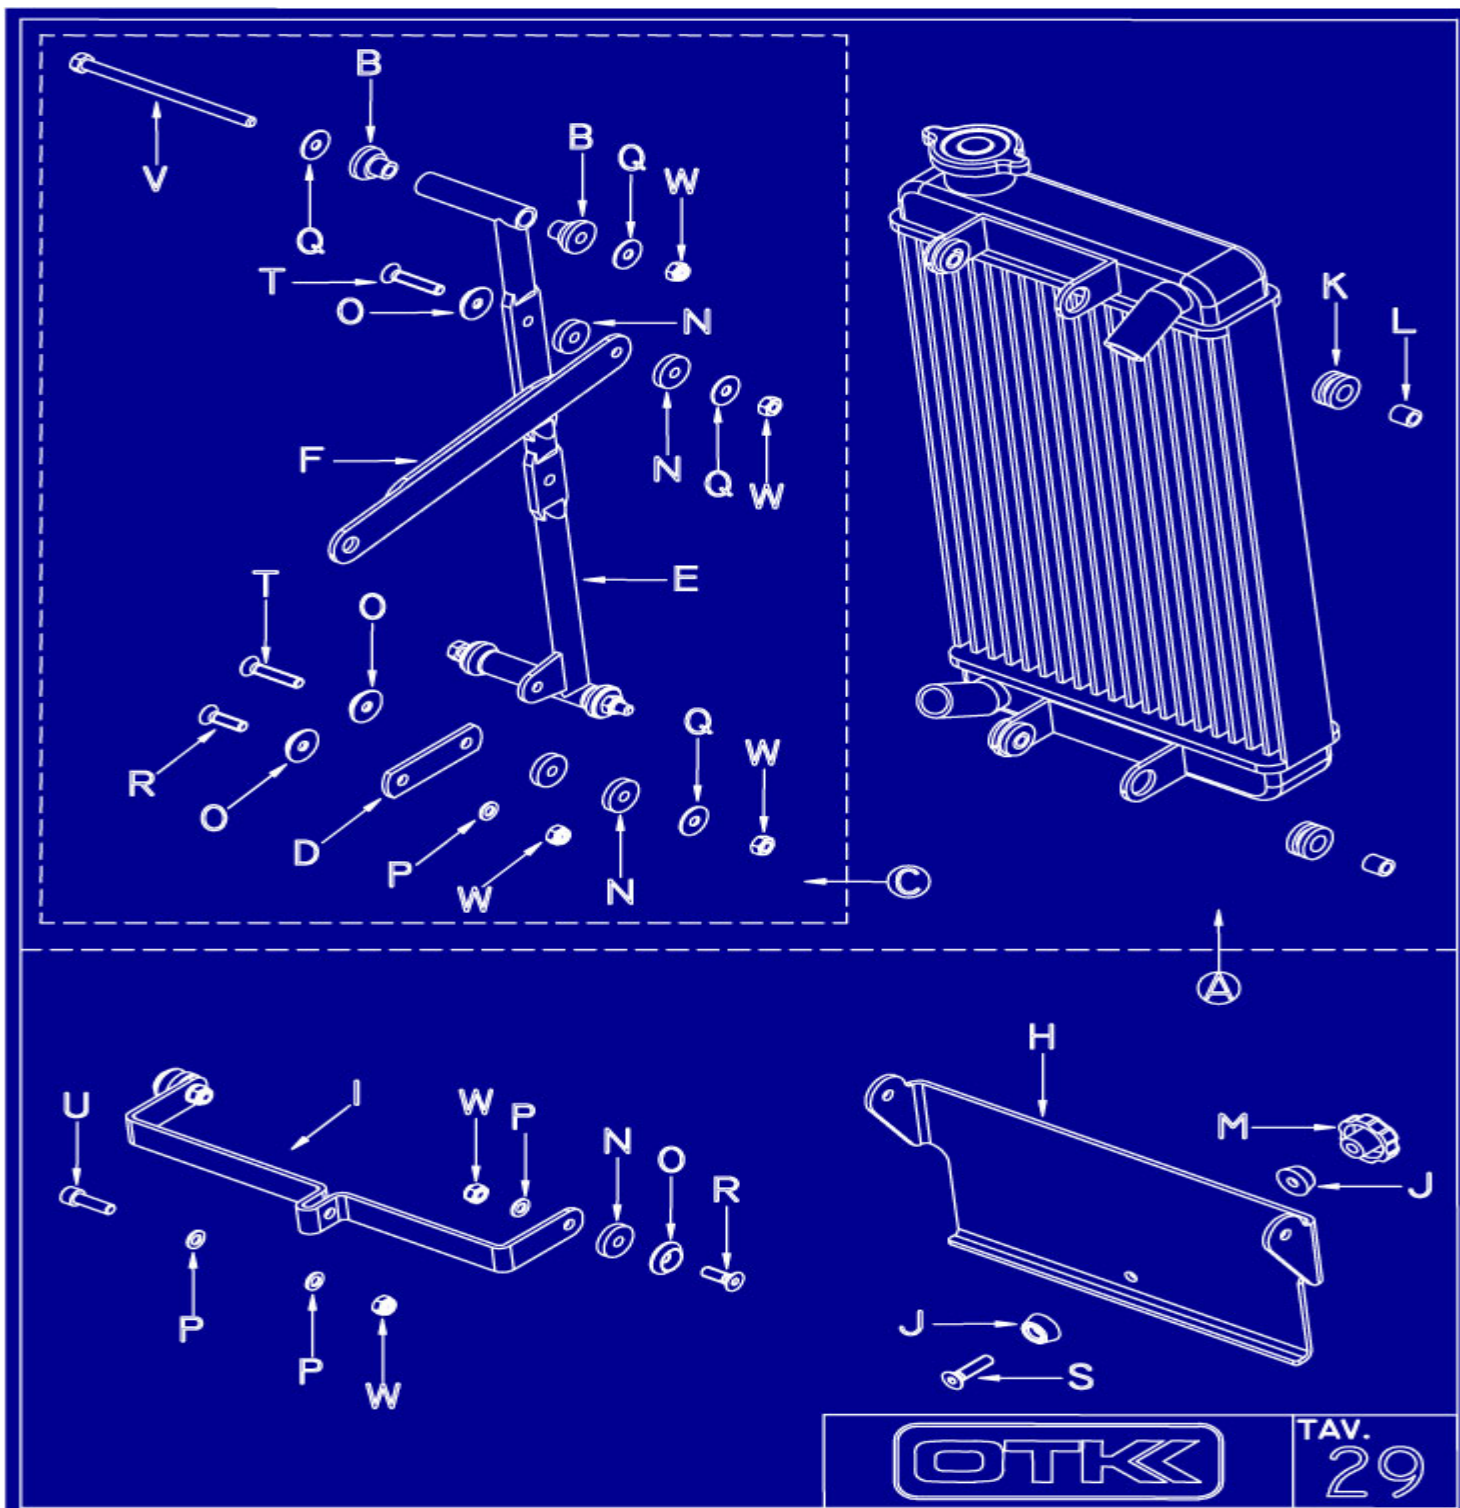

A TK0093.TA **384.95** RADIATOR WITH SUPPORT - 400X200
- TK0093.T3 **CALL** RADIATOR CAP
B TK0093.T5 **CALL** RADIATOR SUPPORT INSERT
C TK0094.T0 **40.50** RADIATOR SUPPORT KIT - 400x200
D TK0094.P0 **CALL** RADIATOR SUPPORT STRUT - LOWER
E TK0094.R0 **CALL** RADIATOR SUPPORT - 400X200
F TK0094.S0 **10.25** RADIATOR SUPPORT STRUT - UPPER
G TK0094.Z0 **39.95** PLEXIGLASS AIR SHROUD KIT
H TK0094.Z1 **33.95** PLEXIGLASS AIR SHROUD
I TK0094.Z2 **7.50** PLEXIGLASS AIR SHROUD SUPPORT
J TK0094.Z3 **0.15** SPACER
K TK0093.02 **1.05** RUBBER INSERT

L TK0093.04 **0.75** BUSHING FOR RUBBER INSERT
M TK0119.05 **4.25** ADJUSTER KNOB
N TK0031.00 **0.17** RUBBER WASHER 6 X 20 X 4
O TK0033.00 **0.50** BICONICAL WASHER D. 6
P TKR.P.6X13 **0.03** WASHER D. 6X13
Q TKR.P.6X18 **0.04** WASHER D. 6X18
R TKV.TPSCEI6X20 **0.13** FLARED BOLT TPSCEI6X20
S TKV.TPSCEI6X25 **0.15** FLARED BOLT TPSCEI6X25
T TKV.TPSCEI6X30 **0.15** FLARED BOLT TPSCEI6X30
U TKV.TCE6X20 **0.11** ALLEN BOLT TCE6X20
V TKV.TE6X100 **CALL** HEX BOLT TE6X100
W TKD.M6A.B. **0.07** NYLOCK NUT M 6 LOW