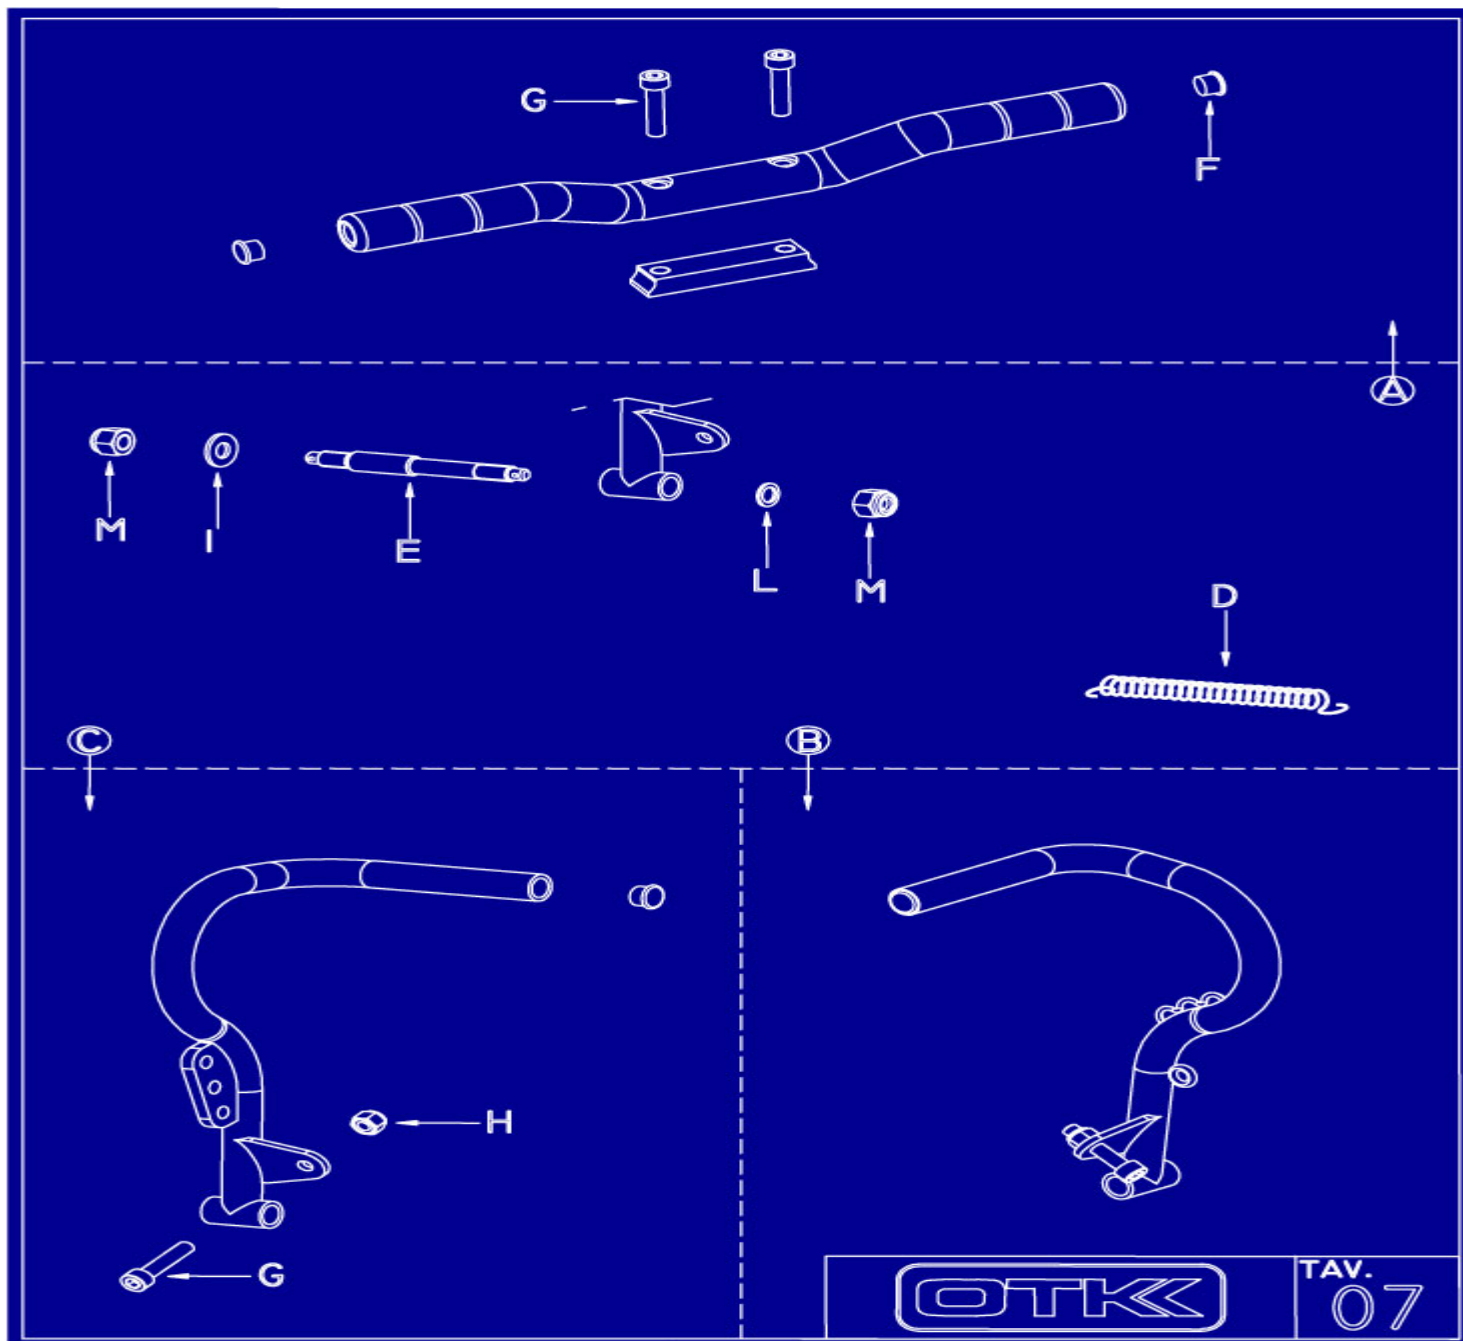

A TK0010.00A **35.95** FEET SUPPORT ALLUMINIUM
B TK0014.00 **33.95** ACCELERATOR PEDAL
- TK0014.A0 **33.95** ACCELERATOR PEDAL - MINI - MICRO
C TK0015.00 **33.75** BRAKE PEDAL HYDRAULIC
- TK0015.A0 **CALL** BRAKE PEDAL MECHANICAL SYSTEM
- TK0015.B0 **33.75** BRAKE PEDAL - MINI - MICRO
D TK0016.00 **1.22** PEDAL RETURN SPRING
E TK0017.00 **6.50** PEDAL SCREW

F TK0121.00 **0.05** PEDAL PLUG D. 12
G TKV.TCE6X30 **0.13** ALLEN BOLT TCE6X30
H TKD.M6A.A. **0.07** NYLOCK NUT M 6 HIGH
I TKR.P.8X17 **CALL** WASHER D.8X17
L TKR.P.8X12 **0.03** WASHER D. 8X12
M TKD.M8A.A. **0.11** NYLOCK NUT M 8 HIGH
- TK0255.00 **0.75** 90° SAFETY CLIP
- TK0010.A0 **1.30** FEET SUPPORT NYLON