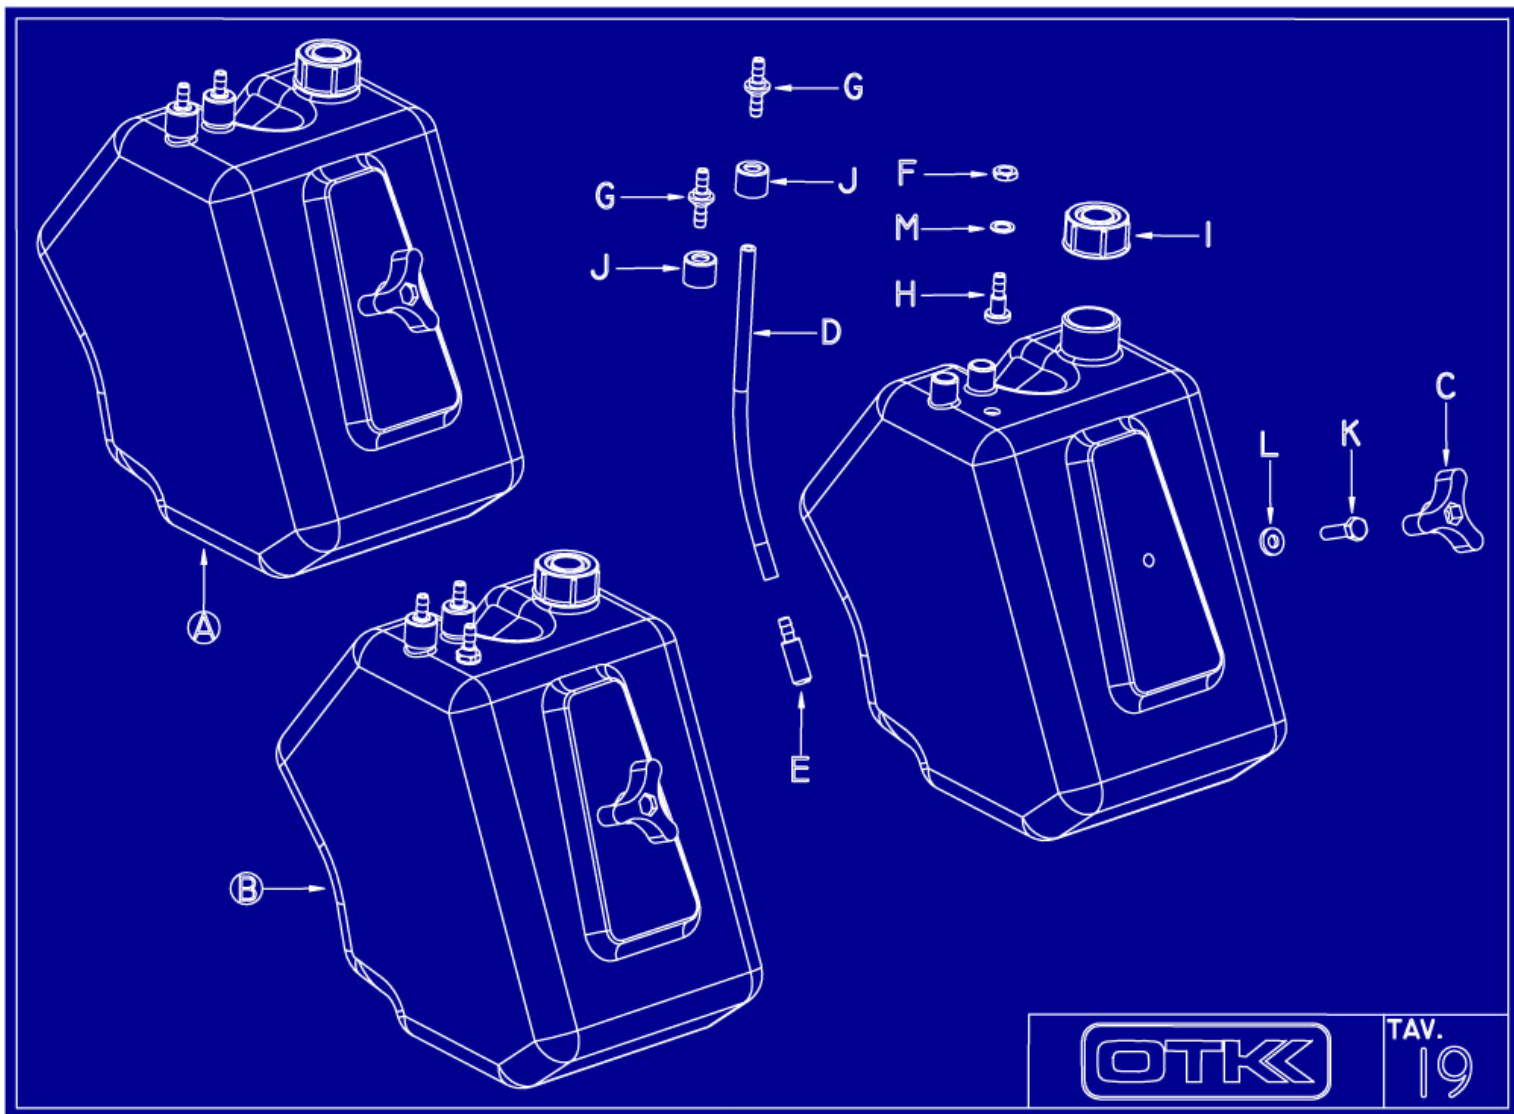

1. **A** TK0073.B0 **55.50** FUEL TANK 8 LT. - SINGLE VENT
   B TK0073.C0 **68.95** FUEL TANK 8 LT. - DOUBLE VENT
   - TK0073.00 **35.95** FUEL TANK 3 LT. - MINI
   - TK0260.00 **4.75** SMALL OVERFLOW TANK
   C TK0073.002 **2.80** FUEL TANK WING NUT
   - TK0073.001 **14.00** FUEL TANK BRACKET
   D TK0074.00 **2.30** FUEL PIPE 5 X 9
   - TK0074.C0 **3.50** FUEL PIPE 6 X 9
   - TK0074.A0 **CALL** FUEL PIPE 7 X 11
   E TK0076.A0 **4.60** BRASS SUCTION FITTING WITH FILTER
   F TK0077.B0 **1.10** FUEL PIPE CONNECTOR NUT - SINGLE
   G TK0077.C0 **4.75** FUEL PIPE CONNECTOR - DOUBLE
   H TK0077.00 **4.60** FUEL PIPE CONNECTOR - SINGLE
   I TK0224.00 **1.45** FUEL TANK CAP
   J TK0224.A0 **0.85** FUEL PIPE CONNECTOR NUT - DOUBLE
   - TK0224.B0 **0.75** FUEL PIPE CONNECTOR PLUG
   K TKV.TE8X30 **0.20** HEX BOLT TE8X30
   L TKR.P.8X17X3 **0.15** WASHER D. 8X17X3
   M TK0029.07 **CALL** FIBER WASHER