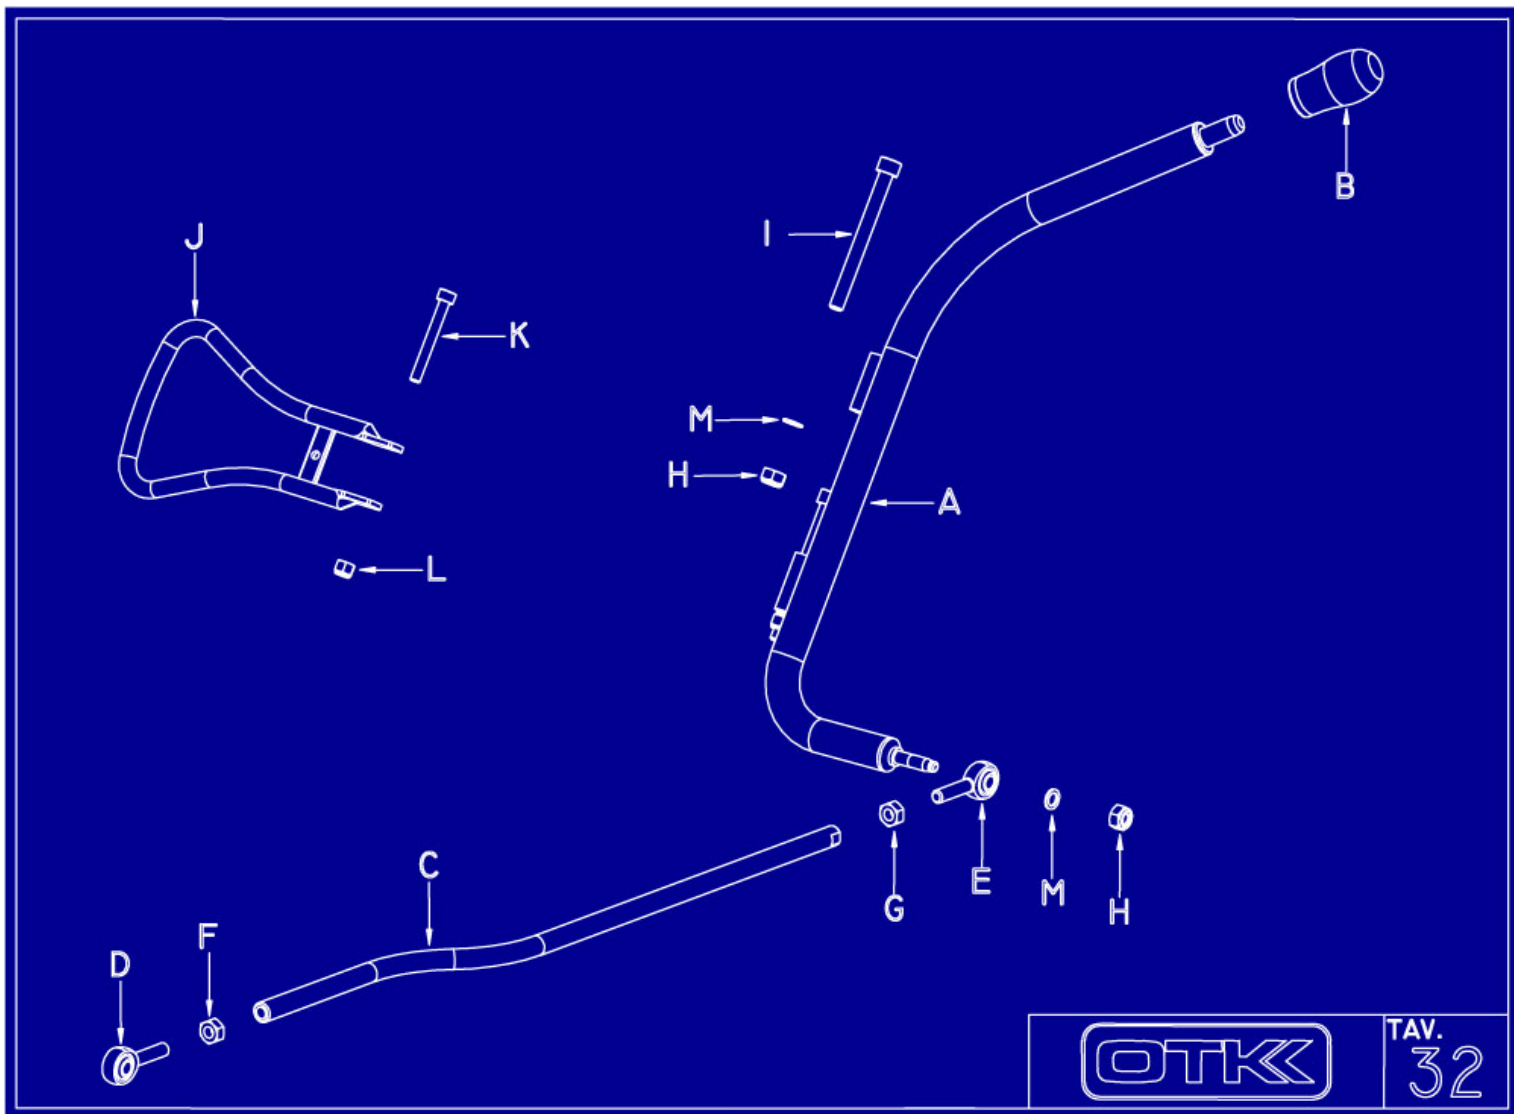

OTK

TAV.
32

1. A TK0111.00 **53.50** GEAR LEVER
   B TK0112.00 **17.95** GEAR LEVER HANDLE
   C TK0114.450 **17.25** GEAR TIRE ROD - 450MM
   - TK0114.480 **17.25** GEAR TIRE ROD - 480MM
   - TK0114.500 **17.25** GEAR TIRE ROD - 500MM
   D TK0009.00 **23.95** STEERING JOINBAL - RIGHT
   E TK0009.A0 **23.95** STEERING JOINBAL - LEFT
   F TKD.M8 **CALL** NUT M 8
   G TKD.M8SX **CALL** NUT M 8 LEFT
   H TKD.M8A.B. **0.06** NYLOCK NUT M 8 LOW
   I TKV.TCE8X90 **0.61** ALLEN BOLT TCE8X90
   J TK0113.00 **26.25** CLUTCH LEVER
   K TKV.TCE6X50 **0.21** ALLEN BOLT TCE6X50
   L TKD.M6A.A. **0.07** NYLOCK NUT M 6 HIGH
   M TKR.P.8X12 **0.03** WASHER D. 8X12