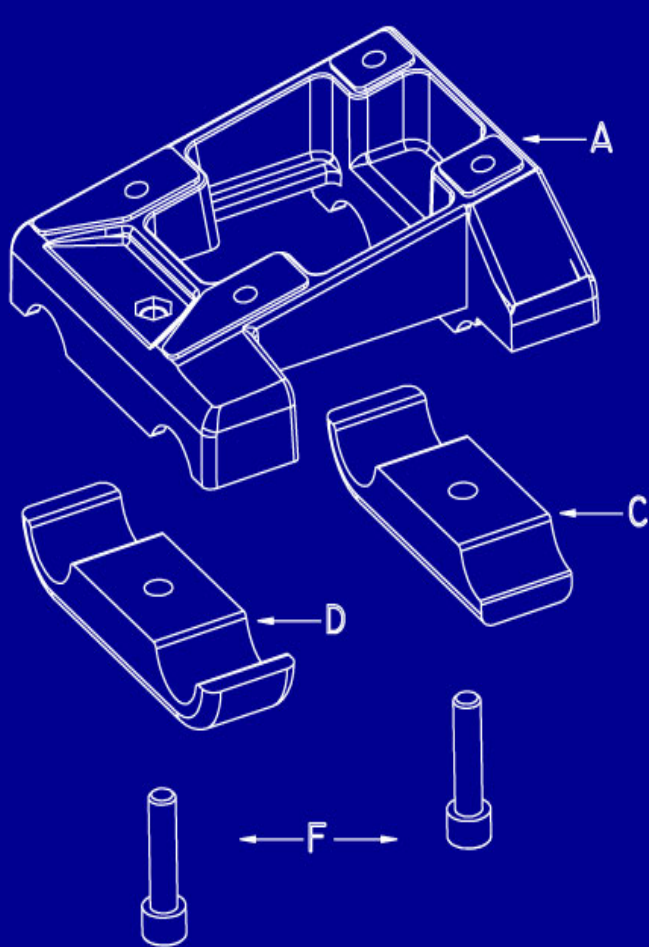

OTK

TAV.
09

A TK0038.D032AD **87.50** ENG MOUNT MG 92 x 32 MOD - DRILLED
- TK0038.D032A **87.50** ENG MOUNT MG 92 X 32 MOD
- TK0038.D032D **79.85** ENG MOUNT MG 92 X 32 - DRILLED
- TK0038.00 **91.95** ENG MOUNT MG 125 X 32
- TK0038.A028 **49.75** ENG MOUNT AL 92 X 28
- TK0038.A028A **49.75** ENG MOUNT AL 92 X 28 MOD
- TK0038.A030 **49.75** ENG MOUNT AL 92 X 30 MM
- TK0038.A030A **49.75** ENG MOUNT AL 92 X 30 MM MOD
- TK0038.A032 **49.75** ENG MOUNT AL 92 X 32 MM
- TK0038.A032A **49.75** ENG MOUNT AL 92 X 32 MM MOD
- TK0038.A032D **45.45** ENG MOUNT AL 92 X 32 MM - DRILLED
B TK0038.R0 **CALL** ENG MOUNT AL ROK

C TK0039.A32A **14.95** ENG MOUNT BRACKET 92 X 32 MOD
- TK0039.A30A **CALL** ENG MOUNT BRACKET 92 X 30 MOD
- TK0039.A28A **CALL** ENG MOUNT BRACKET 92 X 28 MOD
D TK0039.A32 **13.50** ENG MOUNT BRACKET 92 X 32
- TK0039.A30 **13.50** ENG MOUNT BRACKET 92 x 30
- TK0039.A28 **13.50** ENG MOUNT BRACKET 92 x 28
E TK0039.R0 **CALL** ENG MOUNT BRACKET ROK
F TKV.TCE10X40 **0.43** ALLEN BOLT TCE10X40
G TKV.TCE10X50 **0.46** ALLEN BOLT TCE10X50
- TK0038.D0A **CALL** ENG MOUNT MG 92 X 32 FLAT
- TK0039.V0 **CALL** ENG MOUNT BRACKET 92 X 32 FLAT
- TK0039.V0A **CALL** ENG MOUNT BRACKET 92 X 32 FLAT MOD
- TK0038.A0A **CALL** ENG MOUNT STIFFENING PLATE