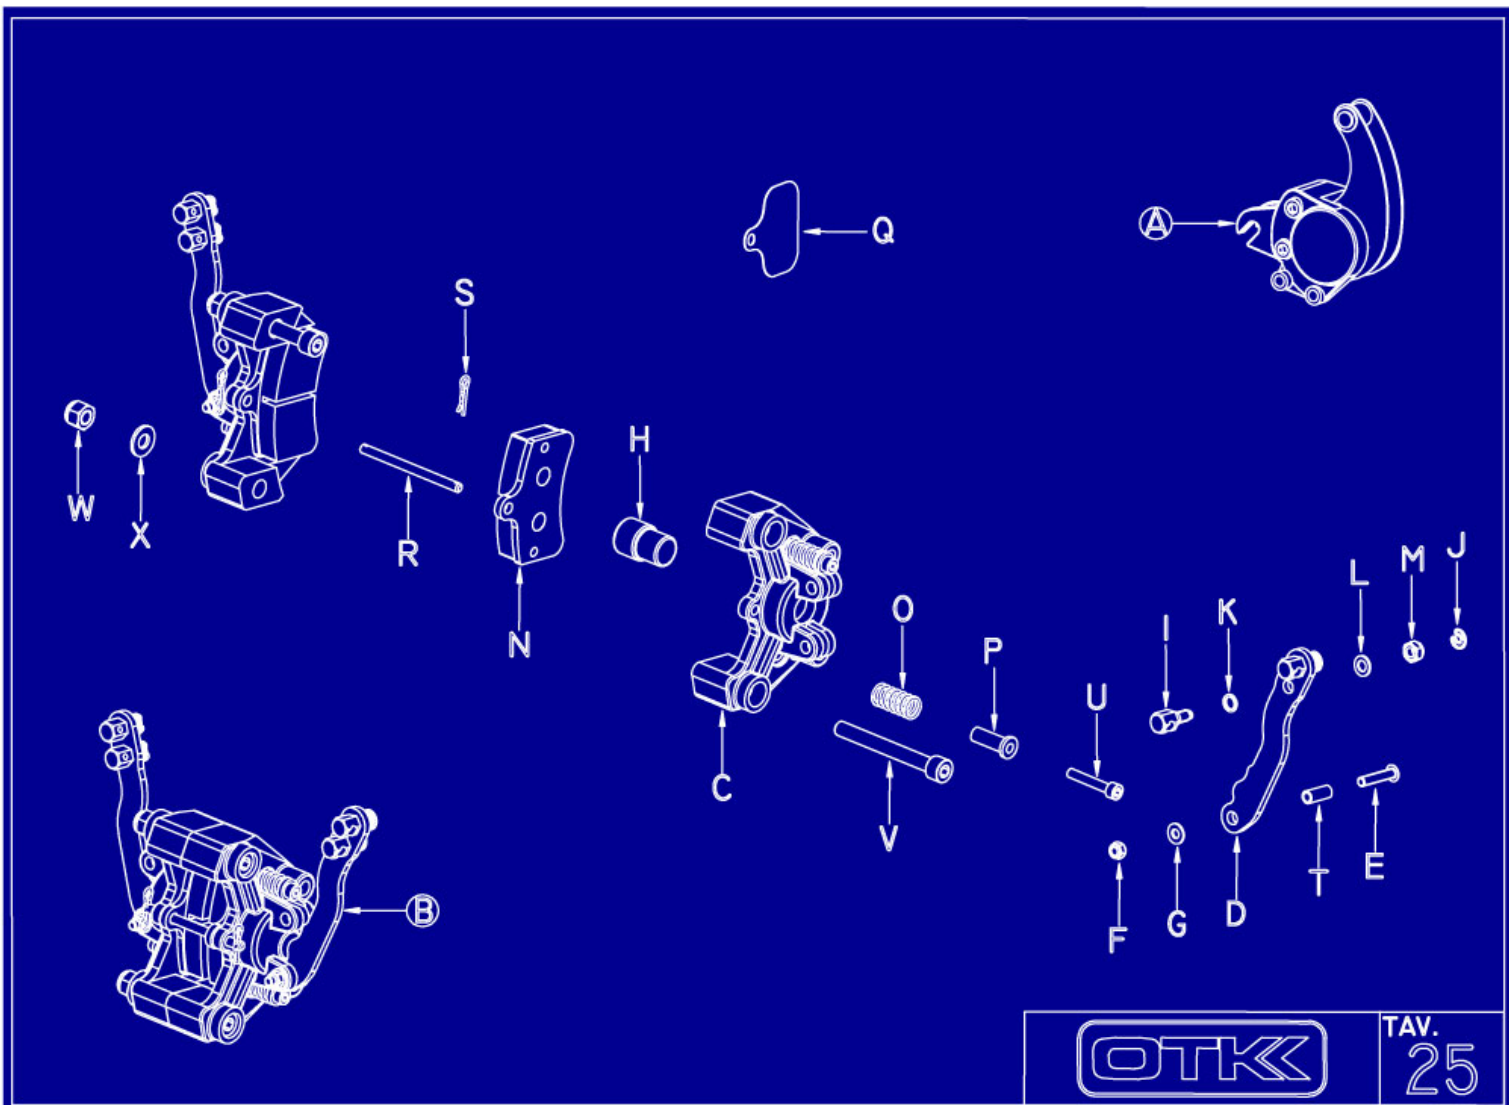

A TK0116.DO 158.25 MECHANICAL BRAKE CALIPER - MICRO

- **TK0116.D4 13.50** REAR BRAKE PAD - MICRO

B TK0116.B0 CALL NOT AVAILABLE

C TK0116.B1 CALL NOT AVAILABLE

D TK0116.B2A CALL NOT AVAILABLE

E TKV.TB5X25 0.34 BUTTONHEAD BOLT TB5X25

F TKD.M5A.B. 0.06 NYLOCK NUT M 5 LOW

G TKR.P.5X11 0.03 WASHER D. 5X11

H TK0116.B3 CALL NOT AVAILABLE

I TK0214.B0 CALL BRAKE CABLE ADJUSTER SLEEVE - MICRO

J TK0116.B8 0.75 CIRCULAR PIN CLIP

K TKR.P.7X11 CALL WASHER D. 7X11

L TKR.P.6X13 0.03 WASHER D. 6X13

M TKD.M6A.B. 0.07 NYLOCK NUT M 6 LOW

N TK0082.B4 20.95 REAR BRAKE PAD - BS1 - BS2

O TK0082.07 1.15 REAR CALIPER PAD SPRING - BS1-2

P TK0082.08 1.30 REAR CALIPER PAD SCREW TUBE - BS1-2

Q TK0082.B3 2.10 REAR BRAKE PAD SPACER - BS1 - BS2

R TK0082.B2 1.30 REAR CALIPER PIN - BS1 - BS2

S TK0082.B13 0.75 SAFETY CLIP - STRAIGHT

T TK0116.B7 CALL NOT AVAILABLE

U TKV.TCE5X30 0.13 ALLEN BOLT TCE5X30

V TKV.TCE8X70 CALL SCREW 8 X 70

W TKD.M8A.A. 0.11 NYLOCK NUT M 8 HIGH

X TKR.P.8X17 CALL WASHER D. 8X17