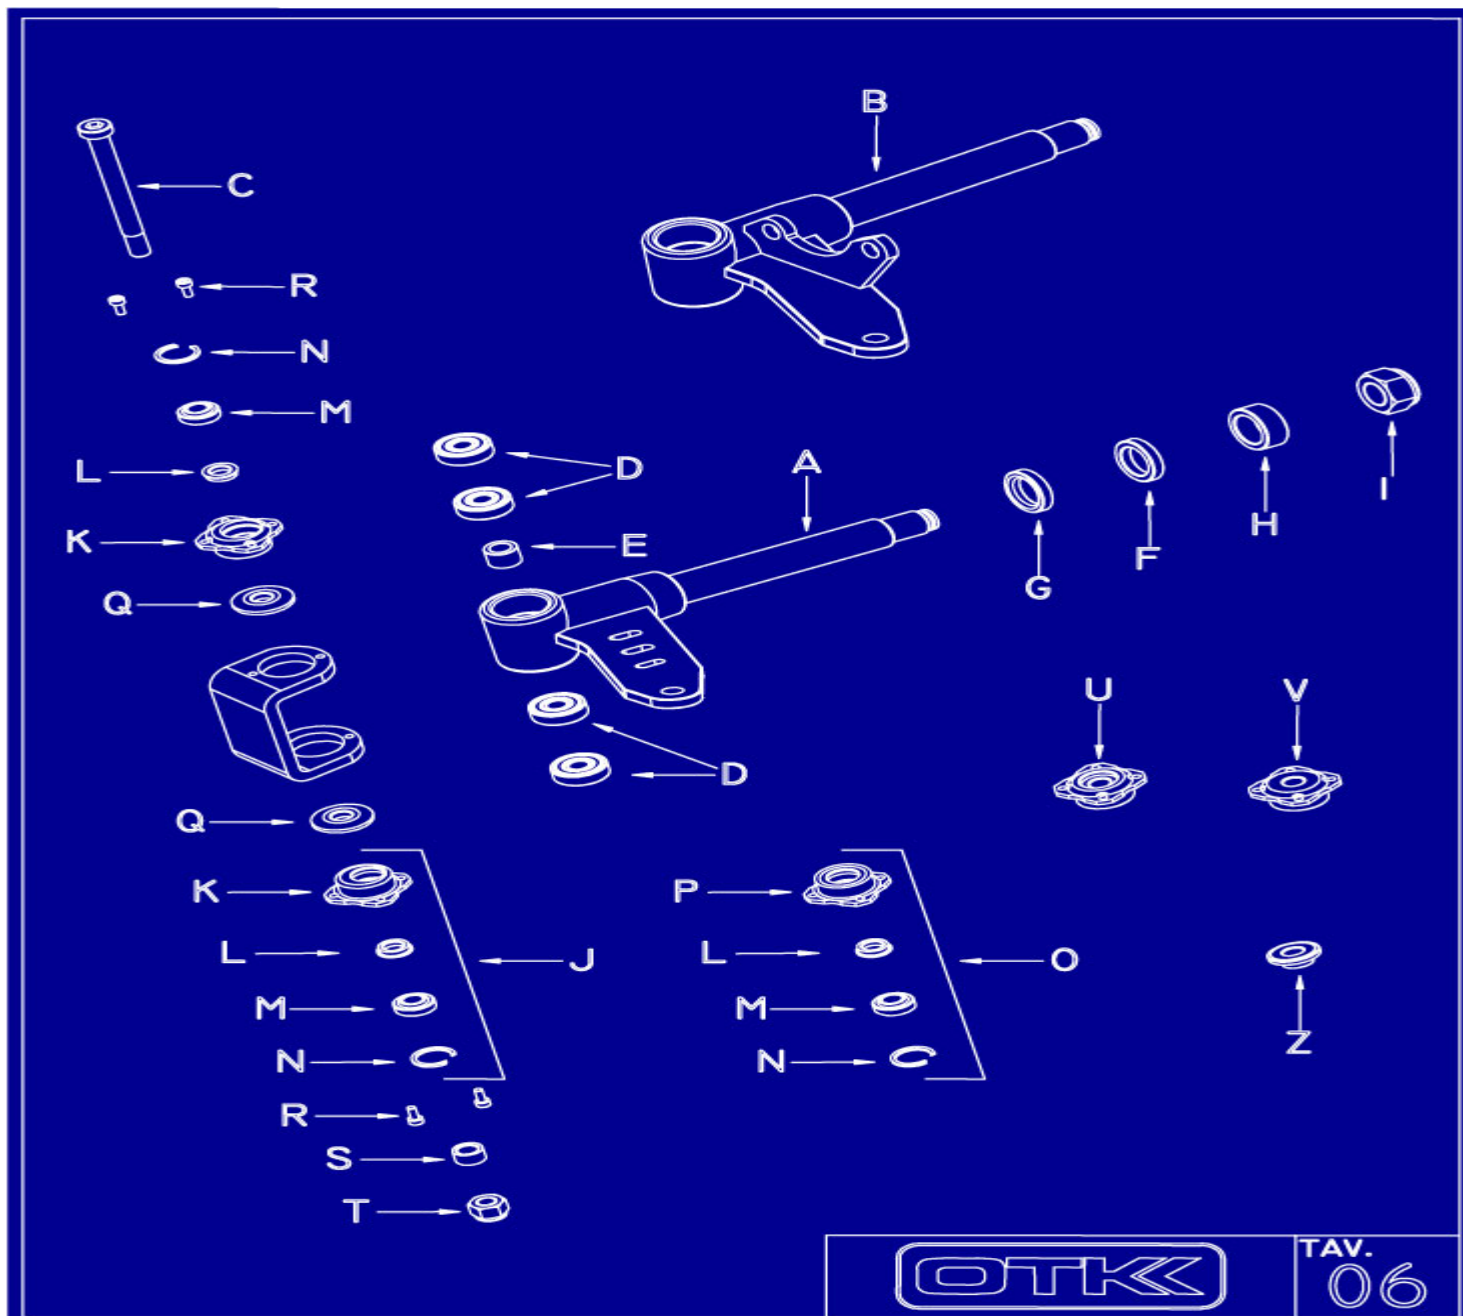

A TK0092.00BDX 63.95 STUB AXLE 100 HOM. '03 - RIGHT
A TK0092.00BSX 63.95 STUB AXLE 100 HOM. '03 - LEFT
- **TK0092.00DX 63.95** STUB AXLE MINI - RIGHT
- **TK0092.00SX 63.95** STUB AXLE MINI - LEFT
- **TK0092.00ADX 63.95** STUB AXLE 100 HOM. 2001 - RIGHT
- **TK0092.00SX 63.95** STUB AXLE 100 HOM. 2001 - LEFT
- **TK0092.E0DX 63.95** STUB AXLE MICRO - LEFT
- **TK0092.E0SX 63.95** STUB AXLE MICRO - LEFT
B TK0092.B0BDX 73.95 STUB AXLE 125 - BS3 - RIGHT
B TK0092.B0BSX 73.95 STUB AXLE 125 - BS3 - LEFT
- **TK0092.B0ADX 73.95** STUB AXLE 125 - BS1 - RIGHT
- **TK0092.B0ASX 73.95** STUB AXLE 125 - BS1 - LEFT
C TK0018.A0 3.00 STUB AXLE SCREW TCE 8X90
- **TK0018.00 3.00** STUB AXLE SCREW TE 8X82
D TK0019.00A 4.95 STUB AXLE BEARING D. 8
E TK0020.A0 1.05 STUB AXLE BRNG SPACER - 4 BEARING
- **TK0020.00 0.95** STUB AXLE BRNG SPACER - 2 BEARING
F TK0021.00 1.75 WHEEL SPACER 5 mm

G TK0021.A0 1.90 WHEEL SPACER 5 mm - RADIAL
H TK0022.00 1.80 WHEEL SPACER 10 mm
I TKD.M14x1.5 0.36 NYLOCK NUT M 14X1,5 MA
J TK0211.A0KIT 36.25 COMP. ECCENTRIC WASHER D.22
K TK0211.A0 22.25 ECCENTRIC WASHER D. 22
L TK0211.A1 1.50 COMPASS WASHER
M TK0211.A2 12.25 JOINBALL D. 8
N TK0211.A3 0.15 SNAP-RING
O TK0212.A0KIT 36.25 COMPLETE CENTRAL WASHER D.22
P TK0212.A0 22.25 CENTRAL WASHER D. 22
Q TK0215.00 2.15 RIDE HEIGHT WASHER - 4mm
R TKV.TCEX3x10 0.24 ALLEN BOLT TCEX3X10 INOX
S TK0211.A4 1.60 EXTENSION WASHER
T TKD.M8A.A. 0.11 NYLOCK NUT M 8 HIGH
U TK0212.B0 16.95 UPPER ONE-PIECE CENTRAL WASHER
V TK0212.B0A 16.95 LOWER ONE-PIECE CENTRAL WASHER
Z TK0212.00 2.00 CENTRAL WASHER D. 12
- **TK0211.00 7.95** ECCENTRIC WASHER D.12