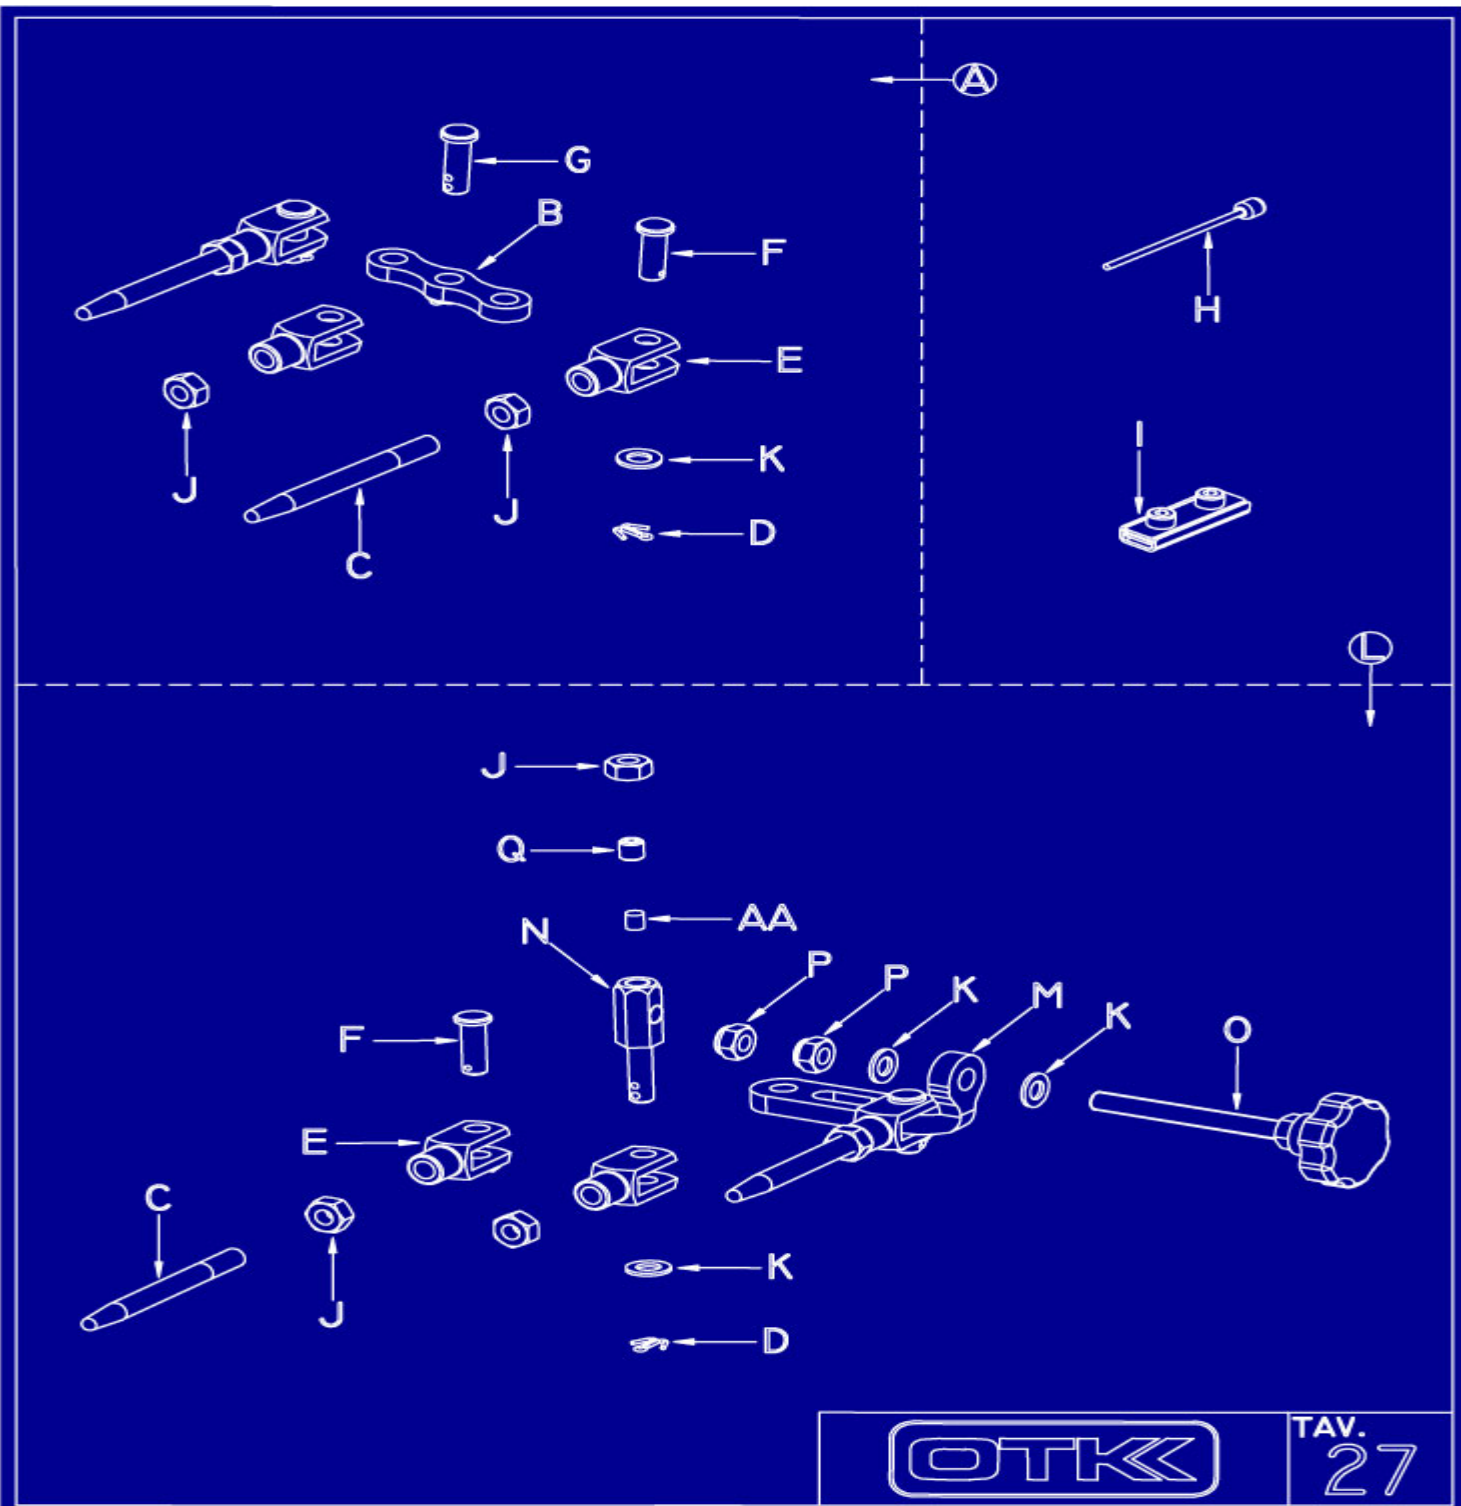

A TK0117.00 **27.50** BRAKE PUMP BALANCE SET - BS2 - BS4
B TK0117.01 **8.50** BRAKE PUMP BALANCE BAR - BS2 - BS4
C TK0119.01 **2.95** BRAKE PUMP PUSH ROD
D TK0119.09 **0.04** COTTER PIN
E TK0028.01 **2.10** BRAKE FORK M6X12
F TK0028.03 **1.05** PIN 6X18 - 1 HOLE
G TK0028.04 **2.60** PIN 6X22 - 2 HOLE
H TK0202.00A **1.15** CABLE - BRAKE SAFETY
I TK0207.A0 **2.95** CABLE LOCK - DOUBLE BOLT
J TKD.M6 **0.03** STANDARD NUT M 6
K TKR.P.6X13 **0.03** WASHER D. 6X13

L TK0119.00A **CALL** BRAKE PUMP BALANCE SET - BS3
- TK0119.00 **48.95** BRAKE PUMP BALANCE SET - BS1
M TK0119.00A **CALL** BRAKE PUMP BALANCE BAR - BS3
- TK0119.04 **7.95** BRAKE PUMP BALANCE BAR - BS1
N TK0119.07 **3.95** CENTRAL PEG - BS1 - BS3
- TK0119.06 **2.50** EXTERNAL PEG - BS1
O TK0119.10A **CALL** DISTRIBUTION SHAFT WITH KNOB
P TKD.M6A.B. **0.07** NYLOCK NUT M 6 LOW
Q TKG.6X8 **CALL** ALLEN SET SCREW 6X8
AA TK0119.12 **CALL** DISTRIBUTION SHAFT TENSION RUBBER