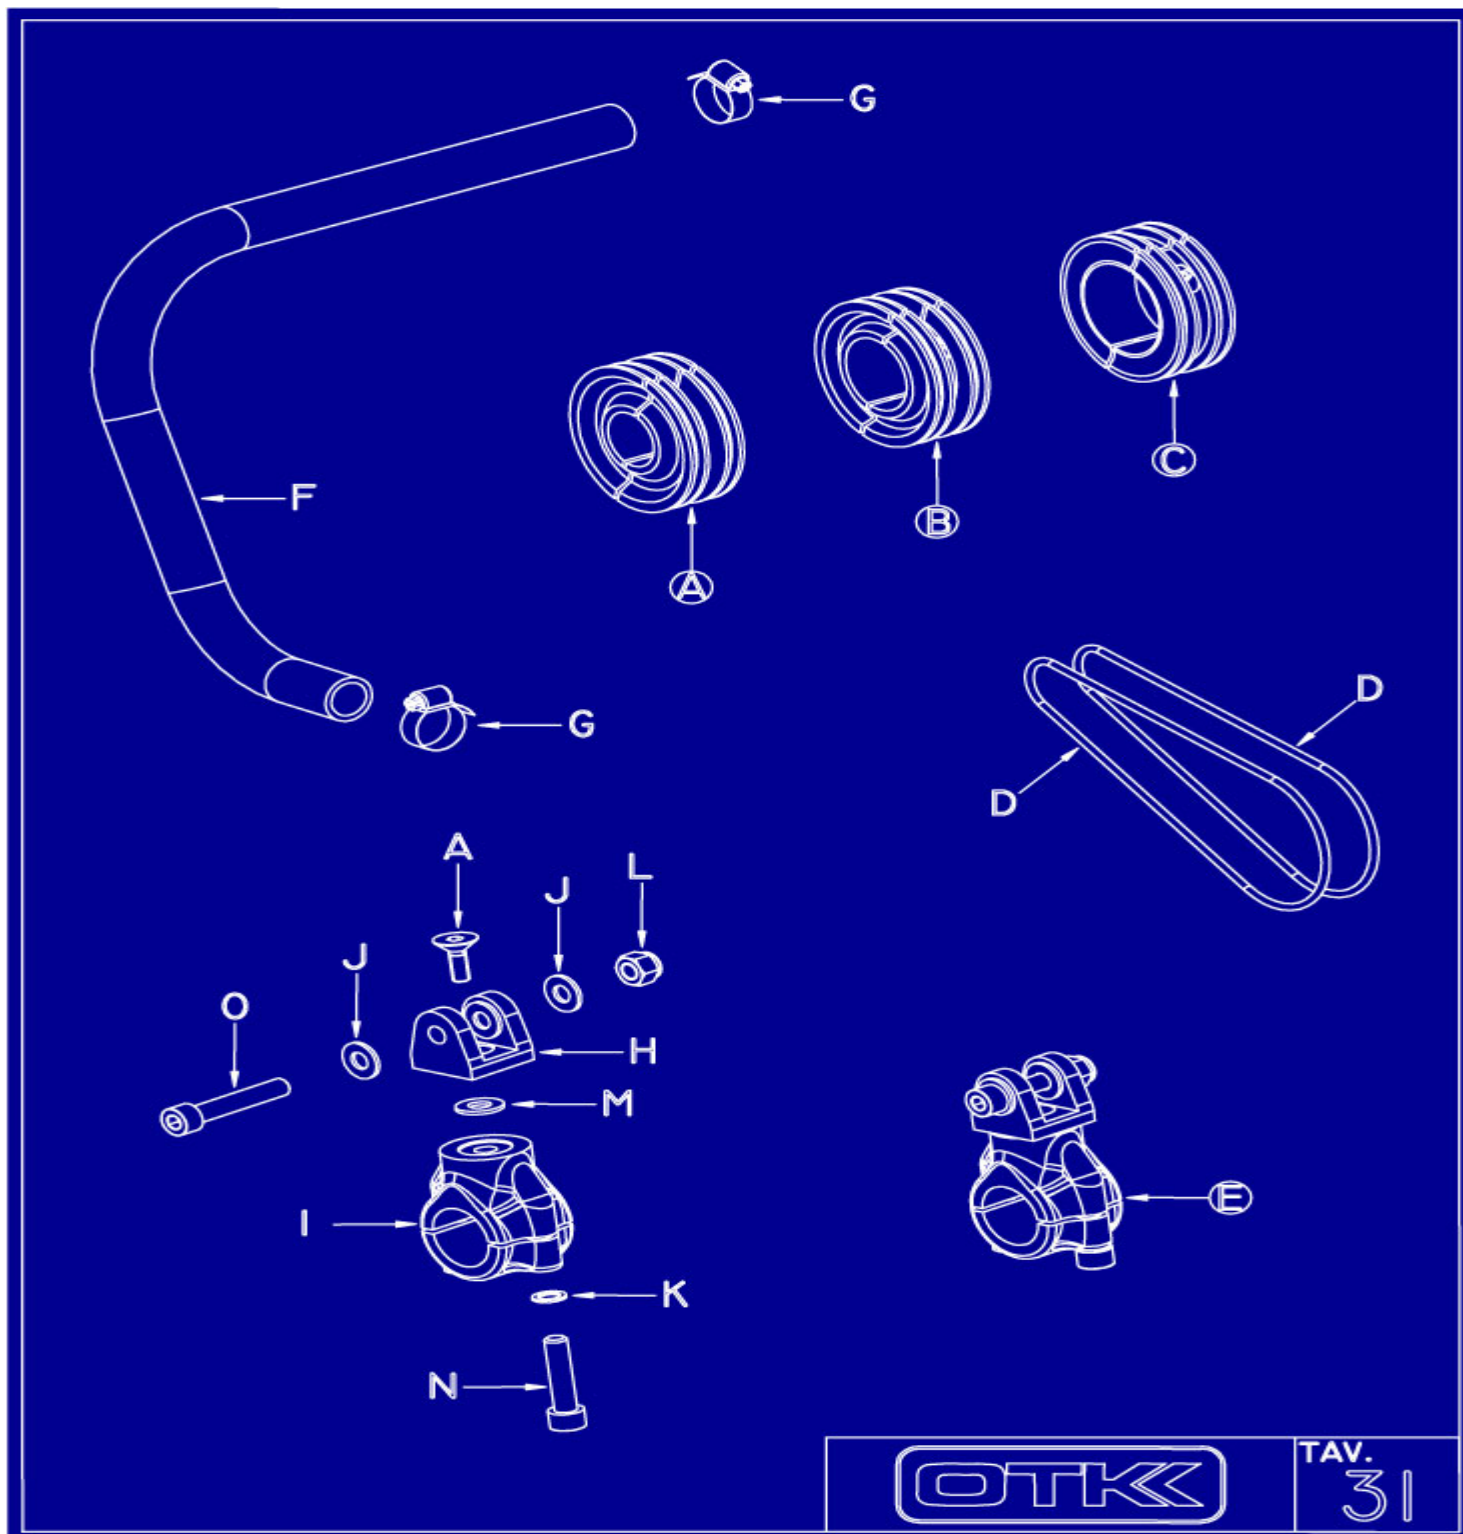

OTK

TAV.
31

A TK0098.00 **CALL** WATER PUMP PULLEY D. 30
B TK0098.A0 **53.00** WATER PUMP PULLEY D. 40
C TK0098.B0 **53.00** WATER PUMP PULLEY D. 50
D TK0096.00 **1.10** WATER PUMP BELT - SHORT
- TK0096.B0 **1.10** WATER PUMP BELT - LONG
E TK0259.E28KIT **CALL** WATER PUMP CLAMP D. 28
- TK0259.E30KIT **54.95** WATER PUMP CLAMP D. 30
- TK0259.E32KIT **54.95** WATER PUMP CLAMP D. 32
F TK0095.00 **9.25** WATER PIPE - 80CM - 90° BENDS
- TK0095.A0 **7.00** WATER PIPE - D. 12X18
G TORRO12-20/9-C62 **0.73** HOSE CLAMP 12-20
- TORRO16-25/9-C62 **0.74** HOSE CLAMP 16-25

H TK0259.E1 **CALL** WATER PUMP SUPPORT
I TK0259.E28 **CALL** WATER PUMP CLAMP BASE D. 28
- TK0259.E30 **CALL** WATER PUMP CLAMP BASE D. 30
- TK0259.E32 **CALL** WATER PUMP CLAMP BASE D. 32
J TKR.P.8X17 **CALL** WASHER D. 8X17
K TKR.P.8X12 **0.03** WASHER D. 8X12
L TKD.M8A.A. **0.11** NYLOCK NUT M 8 HIGH
M TKR.C.8X18 **CALL** BELLEVILLE WASHER
N TKV.TCE8X25 **0.22** ALLEN BOLT TCE8X25
O TKV.TCE8X45 **0.30** ALLEN BOLT TCE8X45
P TKV.TPSCEI8X25 **0.21** FLARED BOLT TPSCEI8X25