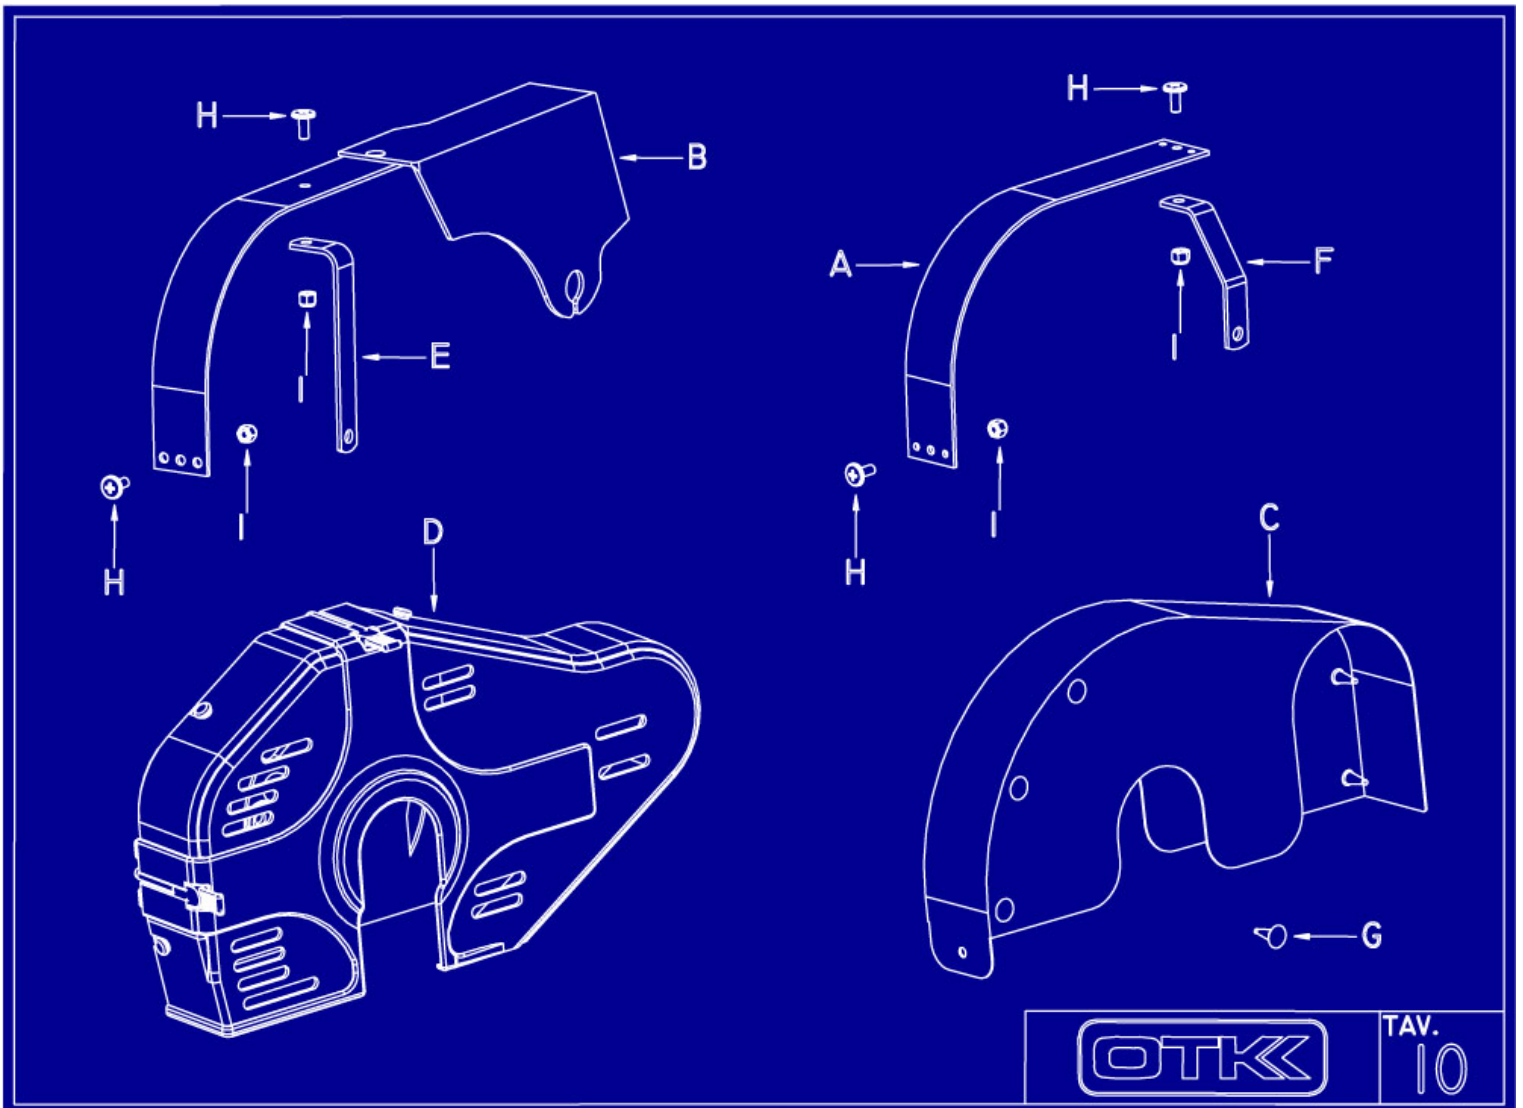

- A TK0041.00 **1.75** CHAIN GUARD - 125
- B TK0042.00 **4.75** CHAIN GUARD - 100 REED VALVE
  - TK0042.RY **CALL** CHAIN GUARD - 100 ROTARY VALVE
- C TK0042.E0 **CALL** CHAIN GUARD - MICRO
- D TK0042.CO **CALL** CHAIN GUARD - FULL COVERAGE
- E TK0043.00 **6.25** CHAIN GUARD SUPPORT - 100
- F TK0043.A0 **6.25** CHAIN GUARD SUPPORT - 125
- G TK0225.06 **CALL** HOLE CLOSING PLUG
- H TKV.TB6X15 **0.20** SCREW 6X15
- I TKD.M6A.A. **0.07** NYLOCK NUT M 6 HIGH